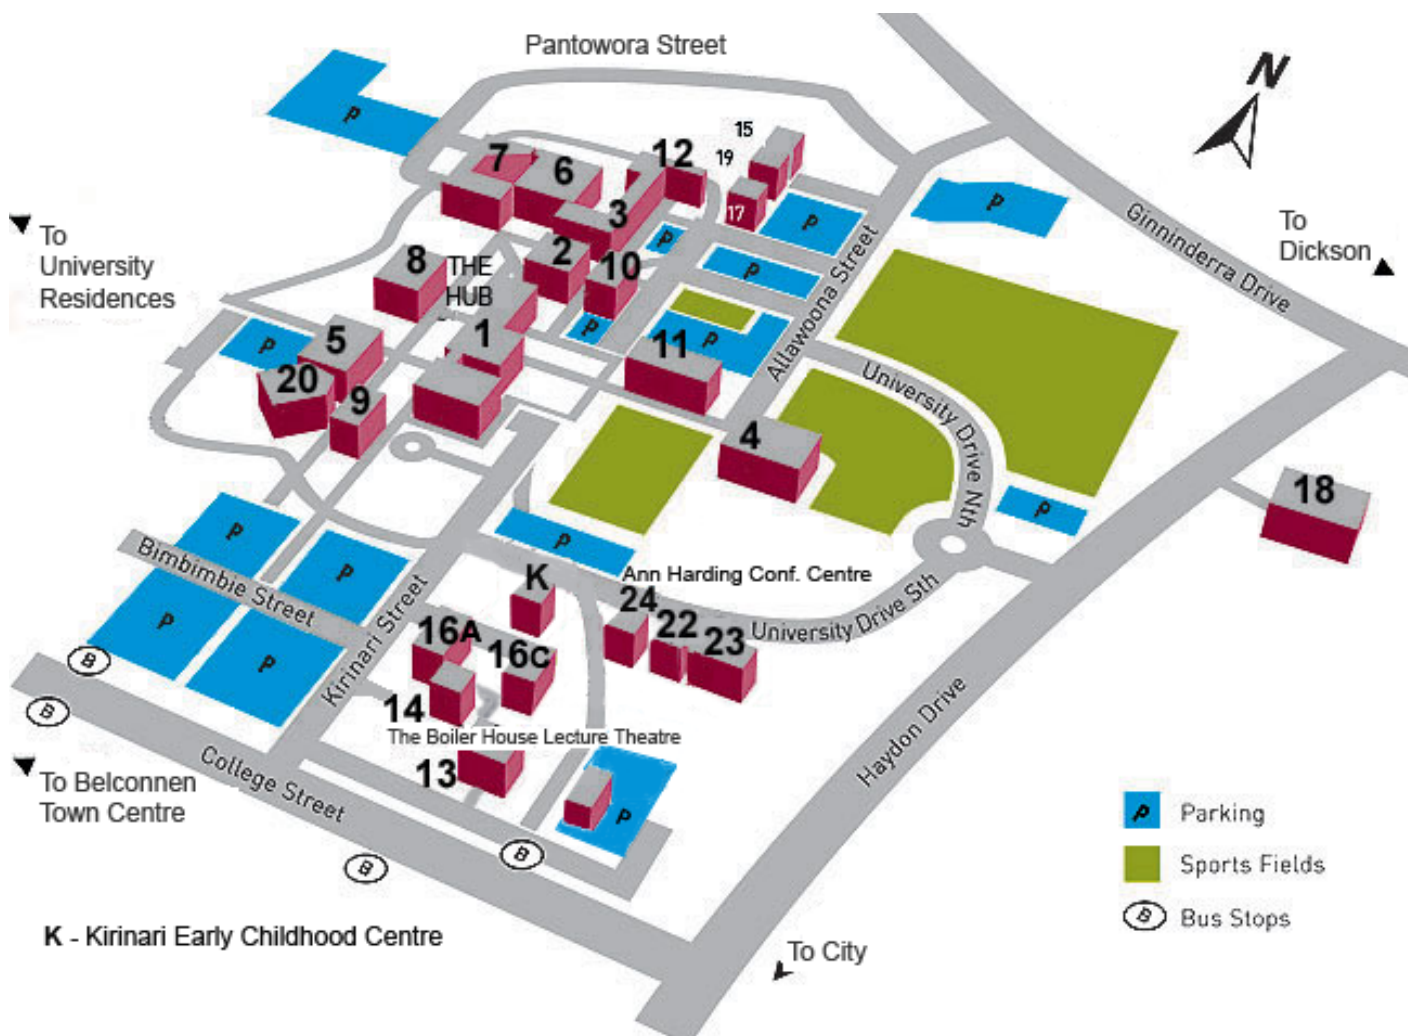

The University

Campus Map

Locations

- Ann Harding Conference Centre Building 24
- Boiler House Lecture Theatre Building 14
- Clive Price Conference Rooms Building 1 Level C
- Human Resources Building 1 Level C
- Student Centre Building 1 Level B (Concourse level)
- UC English Language Institute (UCELI) Building 16A
- UC College Building 11