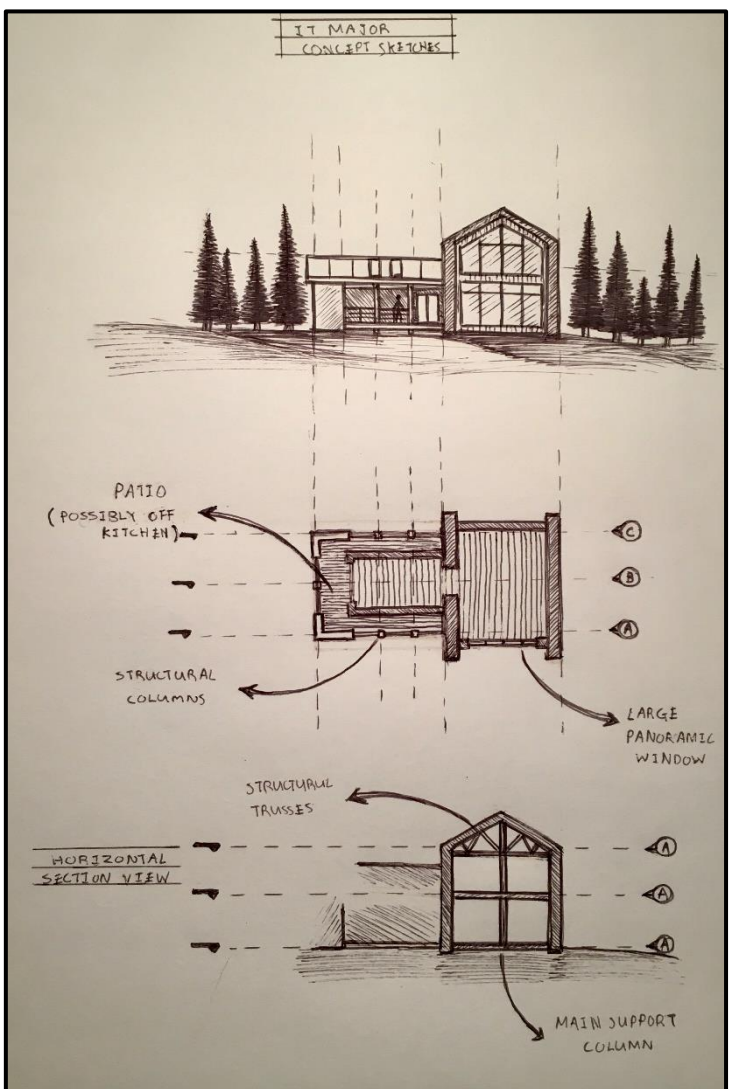

Year 12 Major Work – IT Multimedia (Rustic Lodge Project)

Concept Sketches:

**A Few of the CAD Drawings: (Created in Autodesk Revit)**

**Final Rendered Images:** *(Created in Twinmotion)*