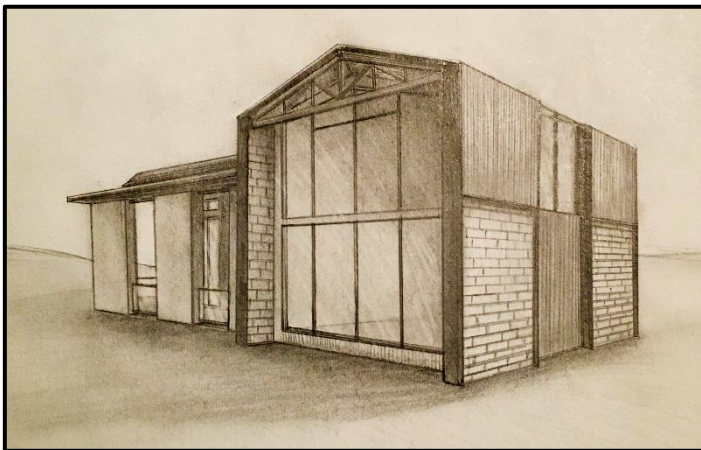

Year 12 Major Work – IT Multimedia (Rustic Lodge Project)

Concept Sketches:

**A Few of the CAD Drawings: (Created in Autodesk Revit)**

**Final Rendered Images:** *(Created in Twinmotion)*