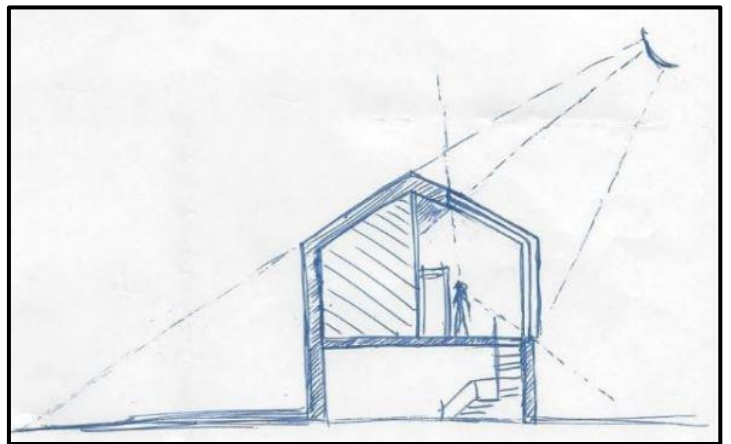

Year 12 Major Work – IT Multimedia (Rustic Lodge Project)

Concept Sketches:

**A Few of the CAD Drawings: (Created in Autodesk Revit)**

**Final Rendered Images:** *(Created in Twinmotion)*