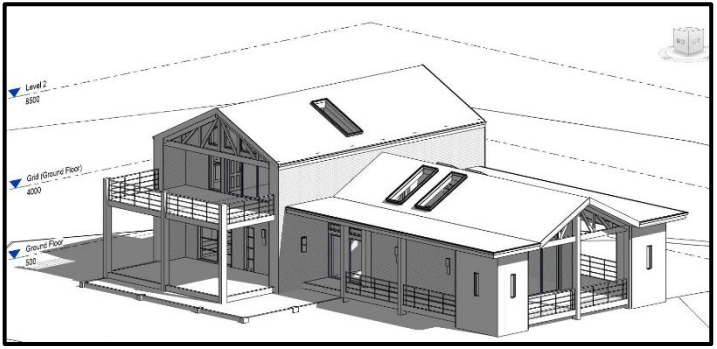

Year 12 Major Work – IT Multimedia (Rustic Lodge Project)

Concept Sketches:

**A Few of the CAD Drawings: (Created in Autodesk Revit)**

**Final Rendered Images:** *(Created in Twinmotion)*