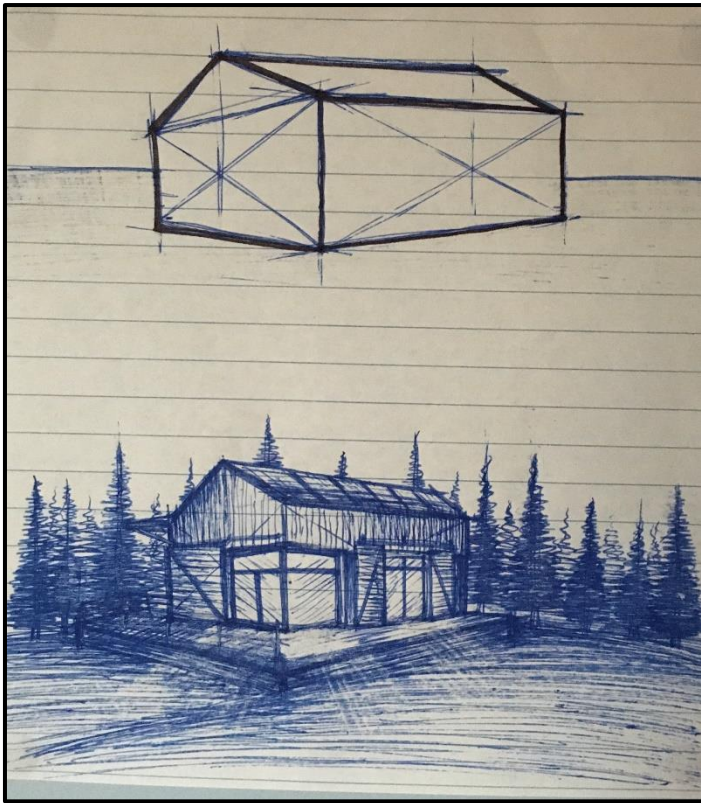

Year 12 Major Work – IT Multimedia (Rustic Lodge Project)

Concept Sketches:

**A Few of the CAD Drawings: (Created in Autodesk Revit)**

**Final Rendered Images:** *(Created in Twinmotion)*