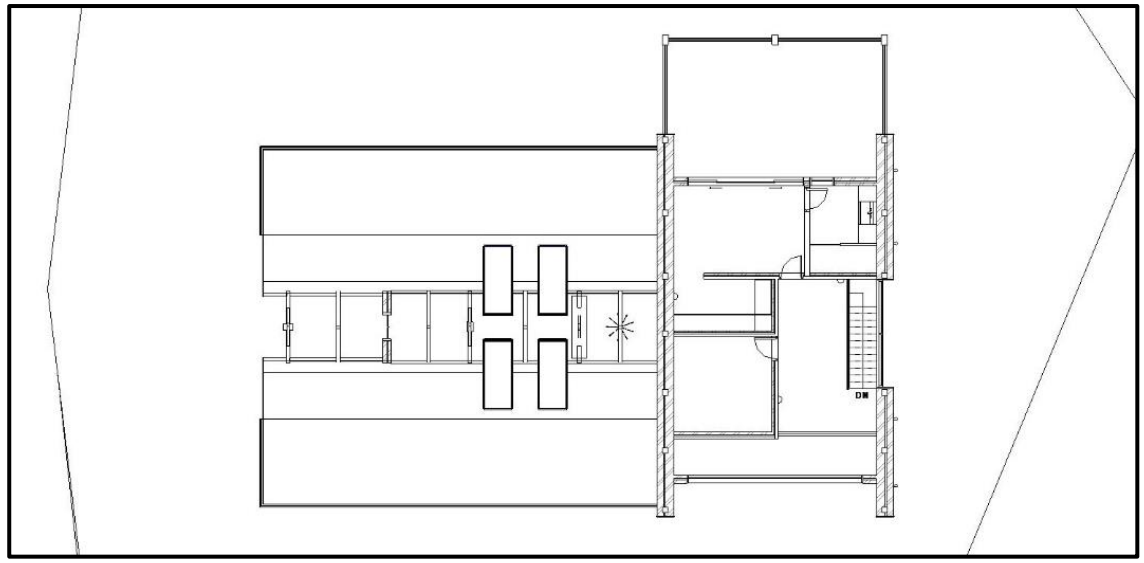

Year 12 Major Work – IT Multimedia (Rustic Lodge Project)

Concept Sketches:

**A Few of the CAD Drawings: (Created in Autodesk Revit)**

**Final Rendered Images:** *(Created in Twinmotion)*