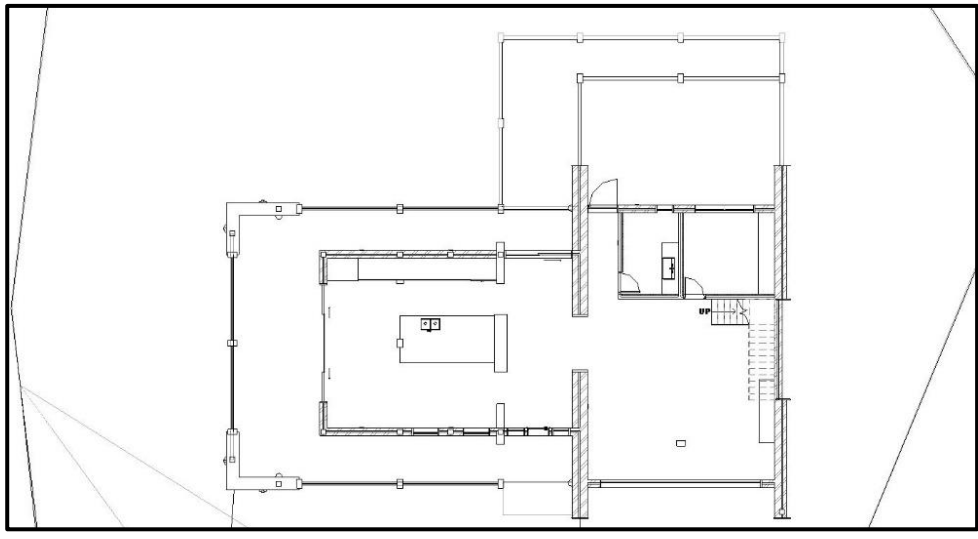

Year 12 Major Work – IT Multimedia (Rustic Lodge Project)

Concept Sketches:

**A Few of the CAD Drawings: (Created in Autodesk Revit)**

**Final Rendered Images:** *(Created in Twinmotion)*