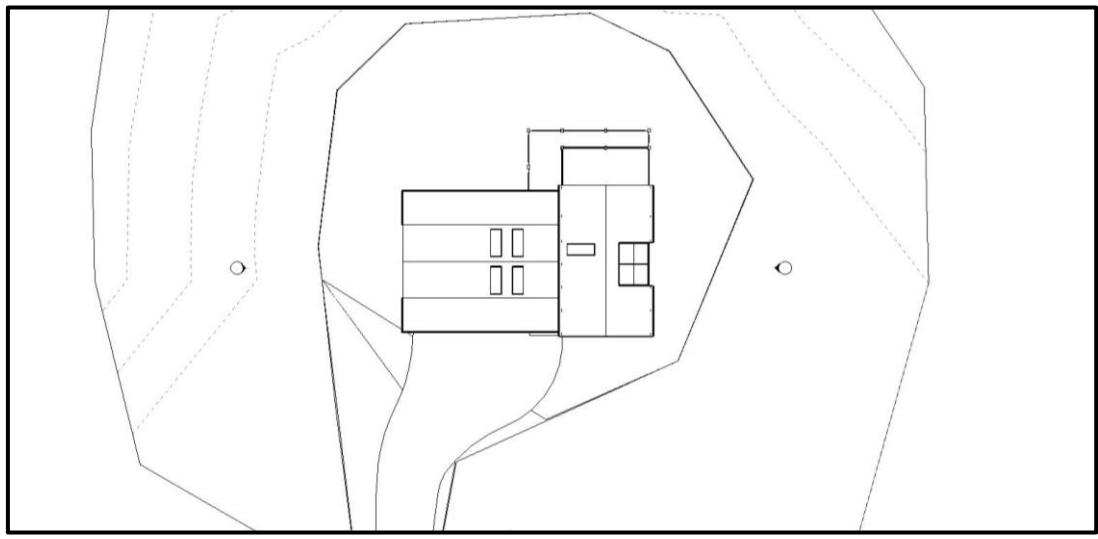

Year 12 Major Work – IT Multimedia (Rustic Lodge Project)

Concept Sketches:

**A Few of the CAD Drawings: (Created in Autodesk Revit)**

**Final Rendered Images:** *(Created in Twinmotion)*