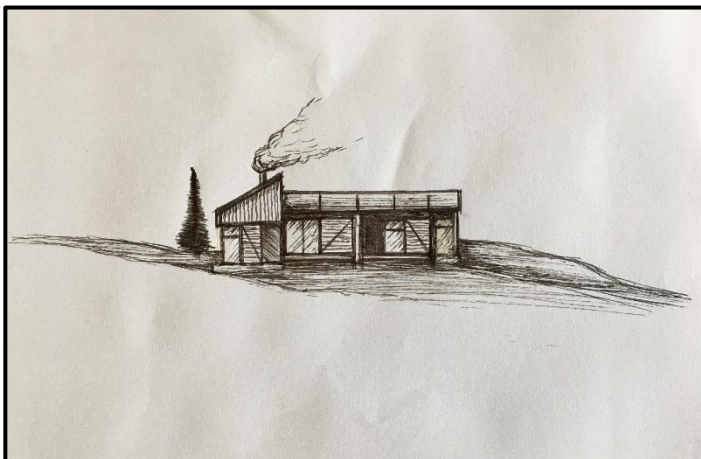

Year 12 Major Work – IT Multimedia (Rustic Lodge Project)

Concept Sketches:

**A Few of the CAD Drawings: (Created in Autodesk Revit)**

**Final Rendered Images:** *(Created in Twinmotion)*