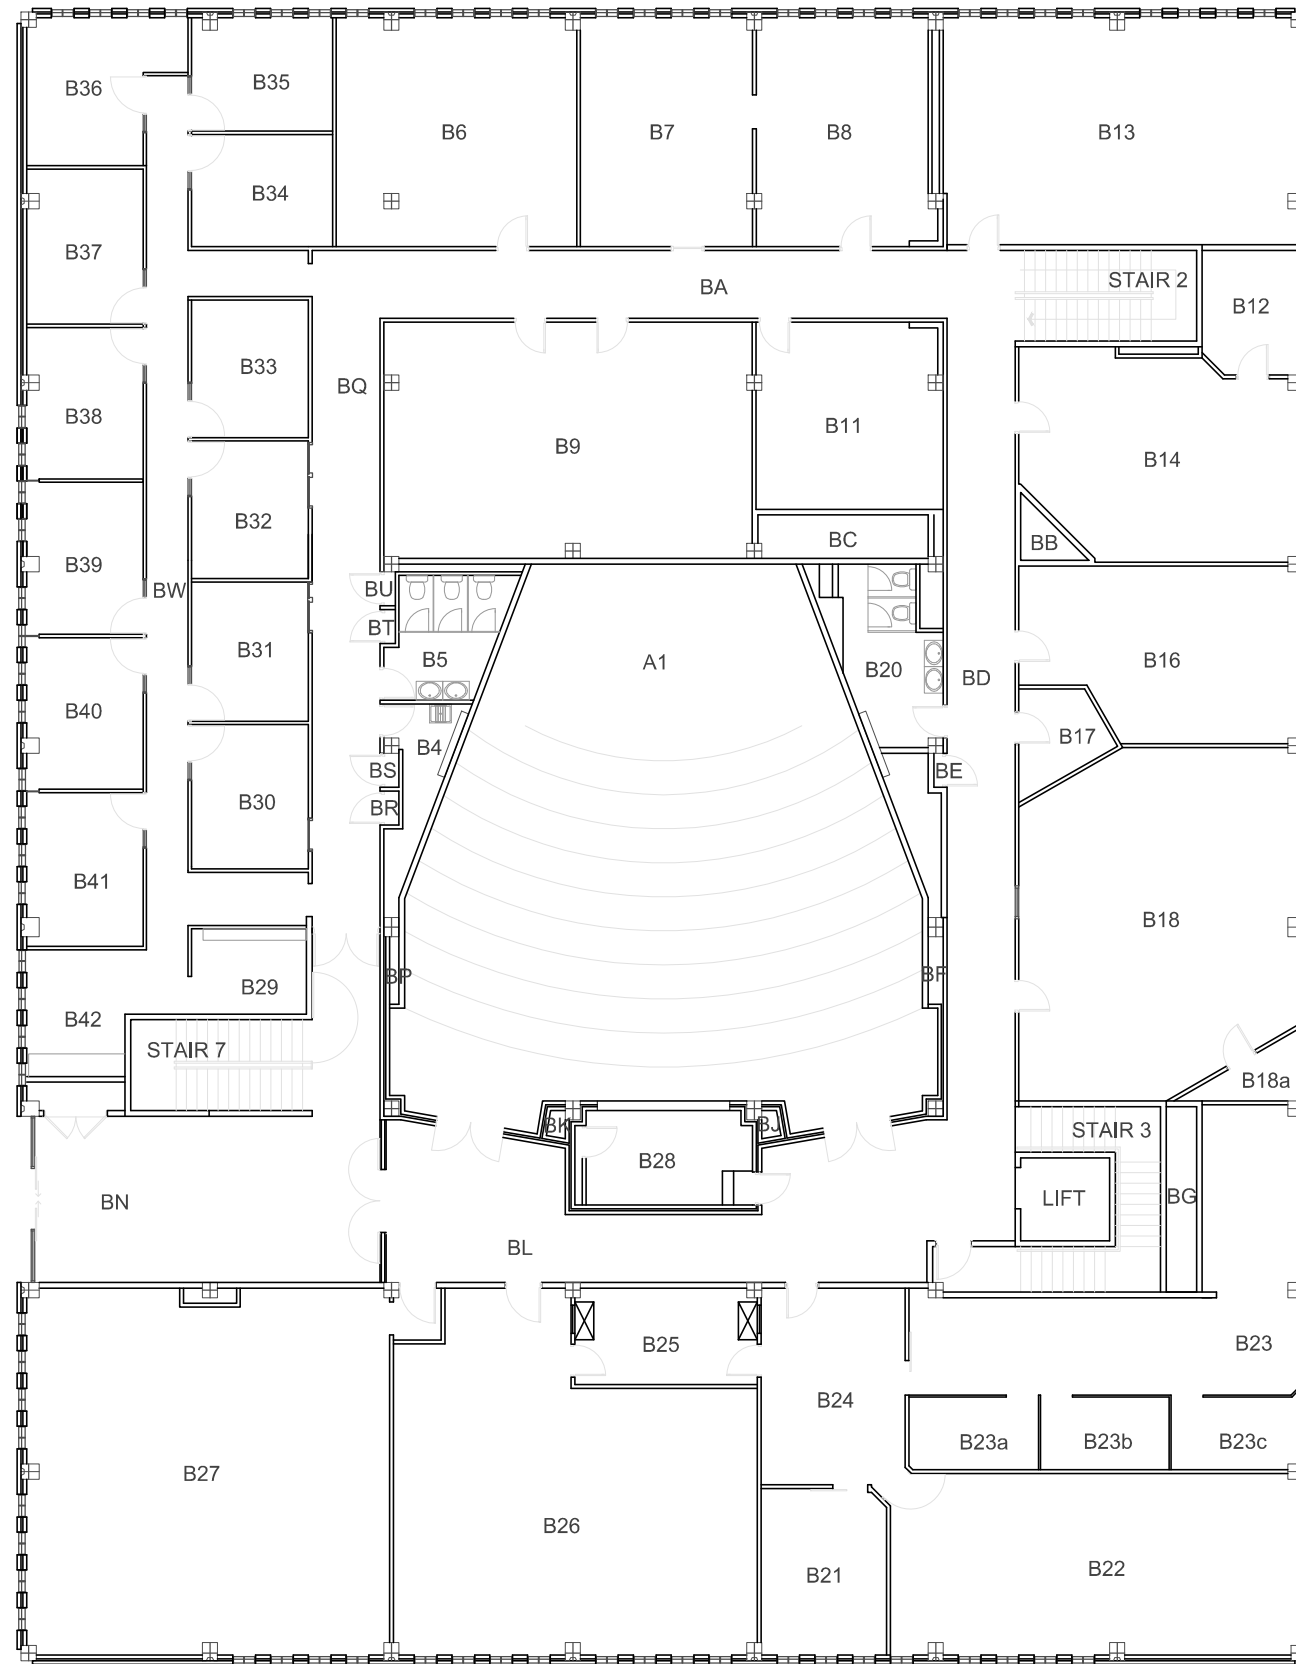

Building 9
LEVEL B

University of Canberra | Campus Estate
E: campusstate@canberra.edu.au
Drawing - 09.B.000
Scale 1:200 @ A3 Date 28/10/2019