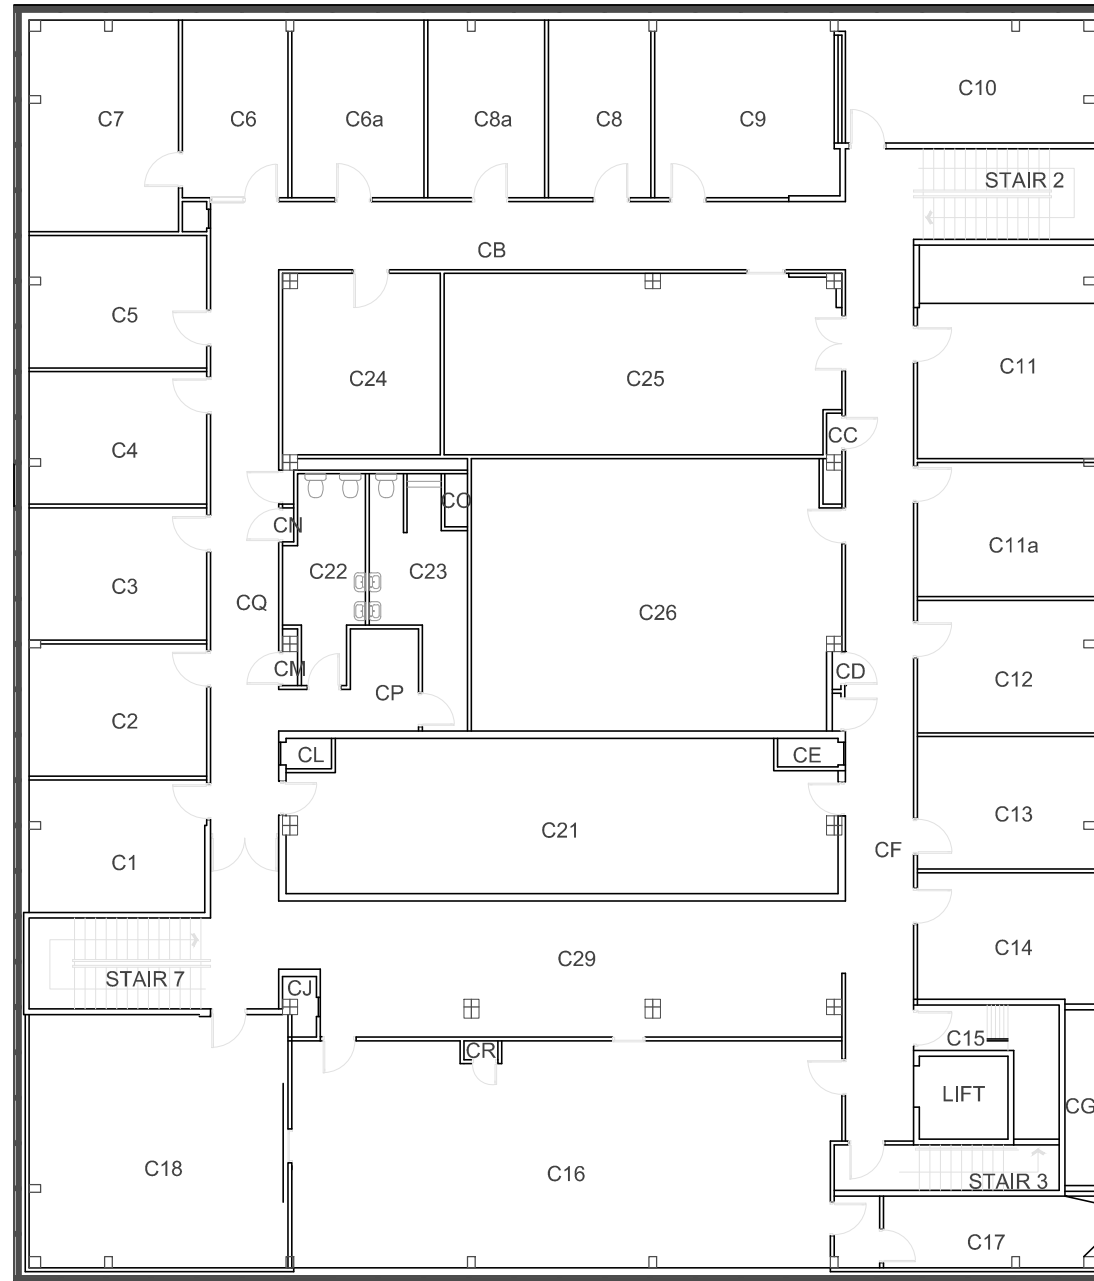

Building 9
LEVEL C

University of Canberra | Campus Estate
E: campusestate@canberra.edu.au
Drawing - 09.C.000
Scale 1:200 @ A3 Date 28/10/2019