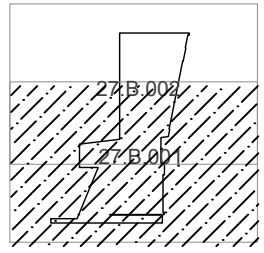

Location Plan