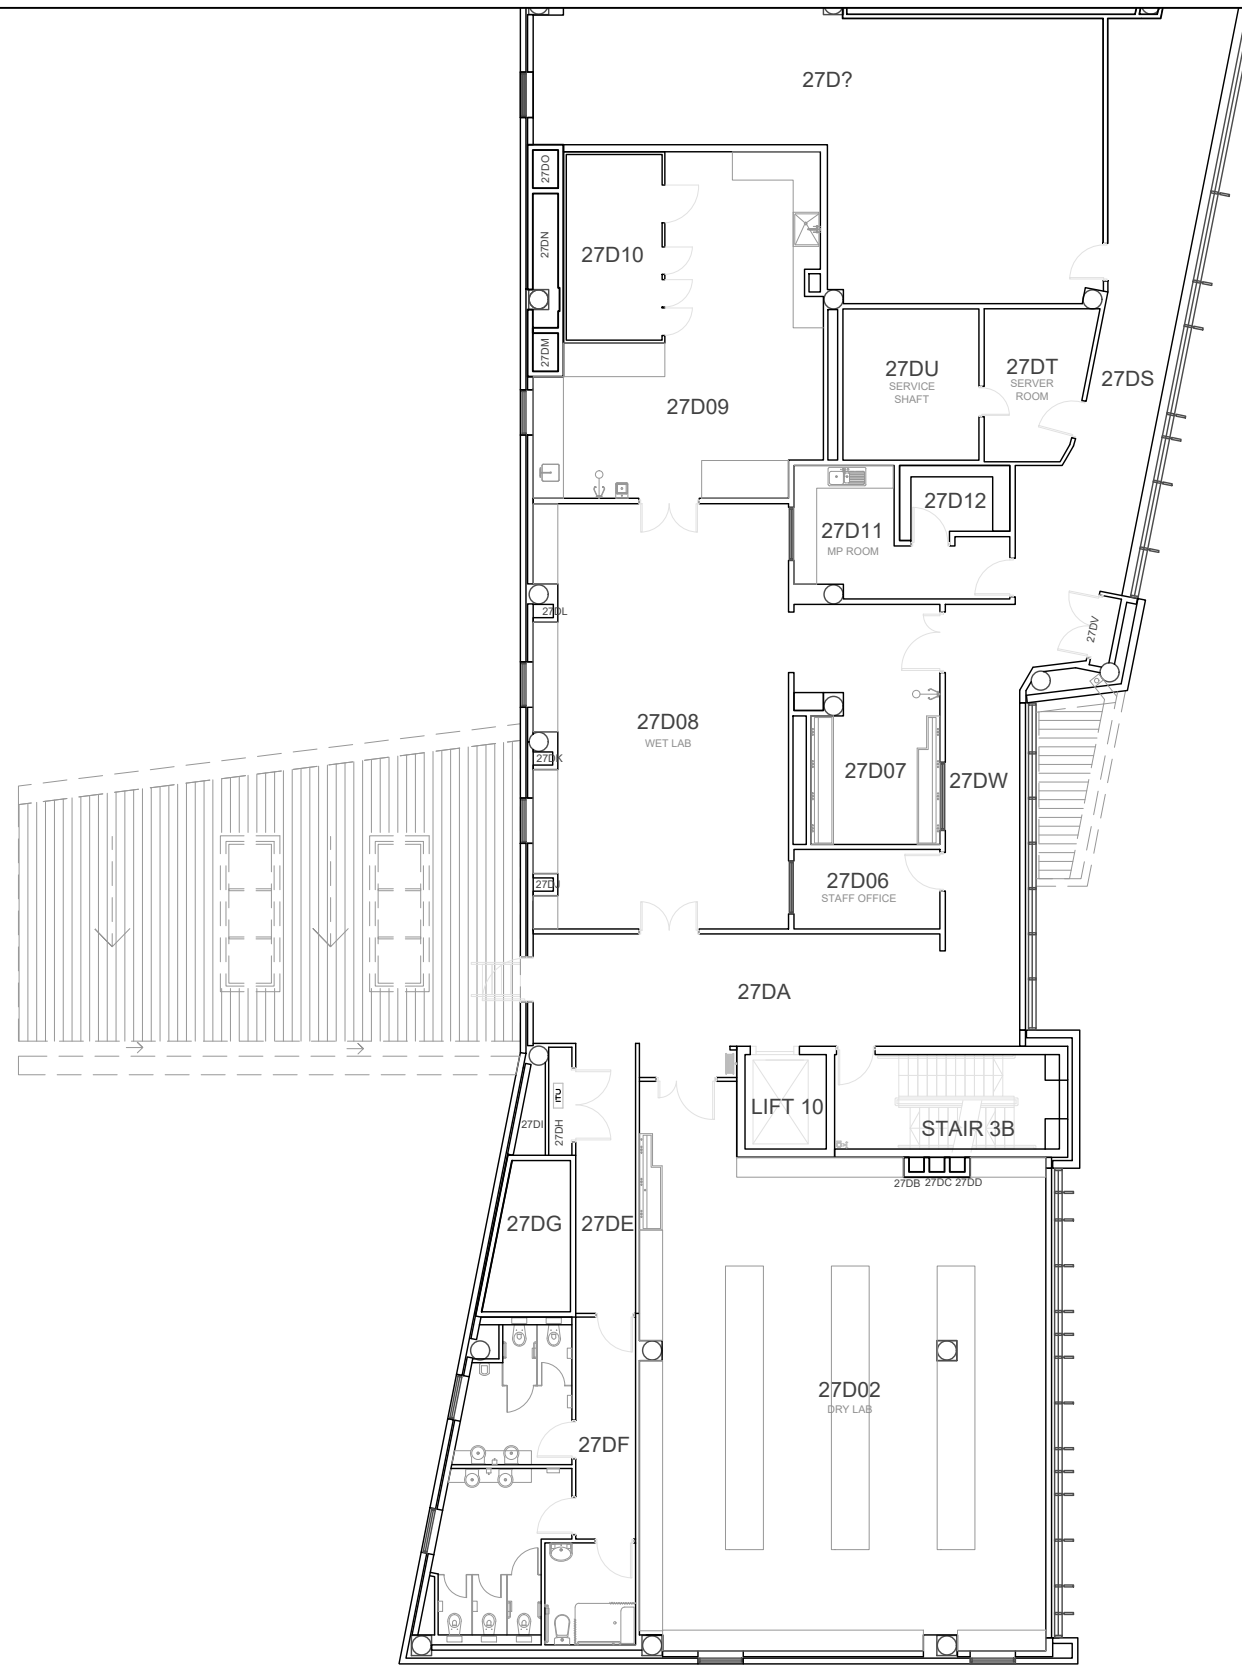

University of Canberra | Campus Estate
E: campusestate@canberra.edu.au
Drawing - 27.D.001
Scale 1:200 @ A3 Date 16/09/2019