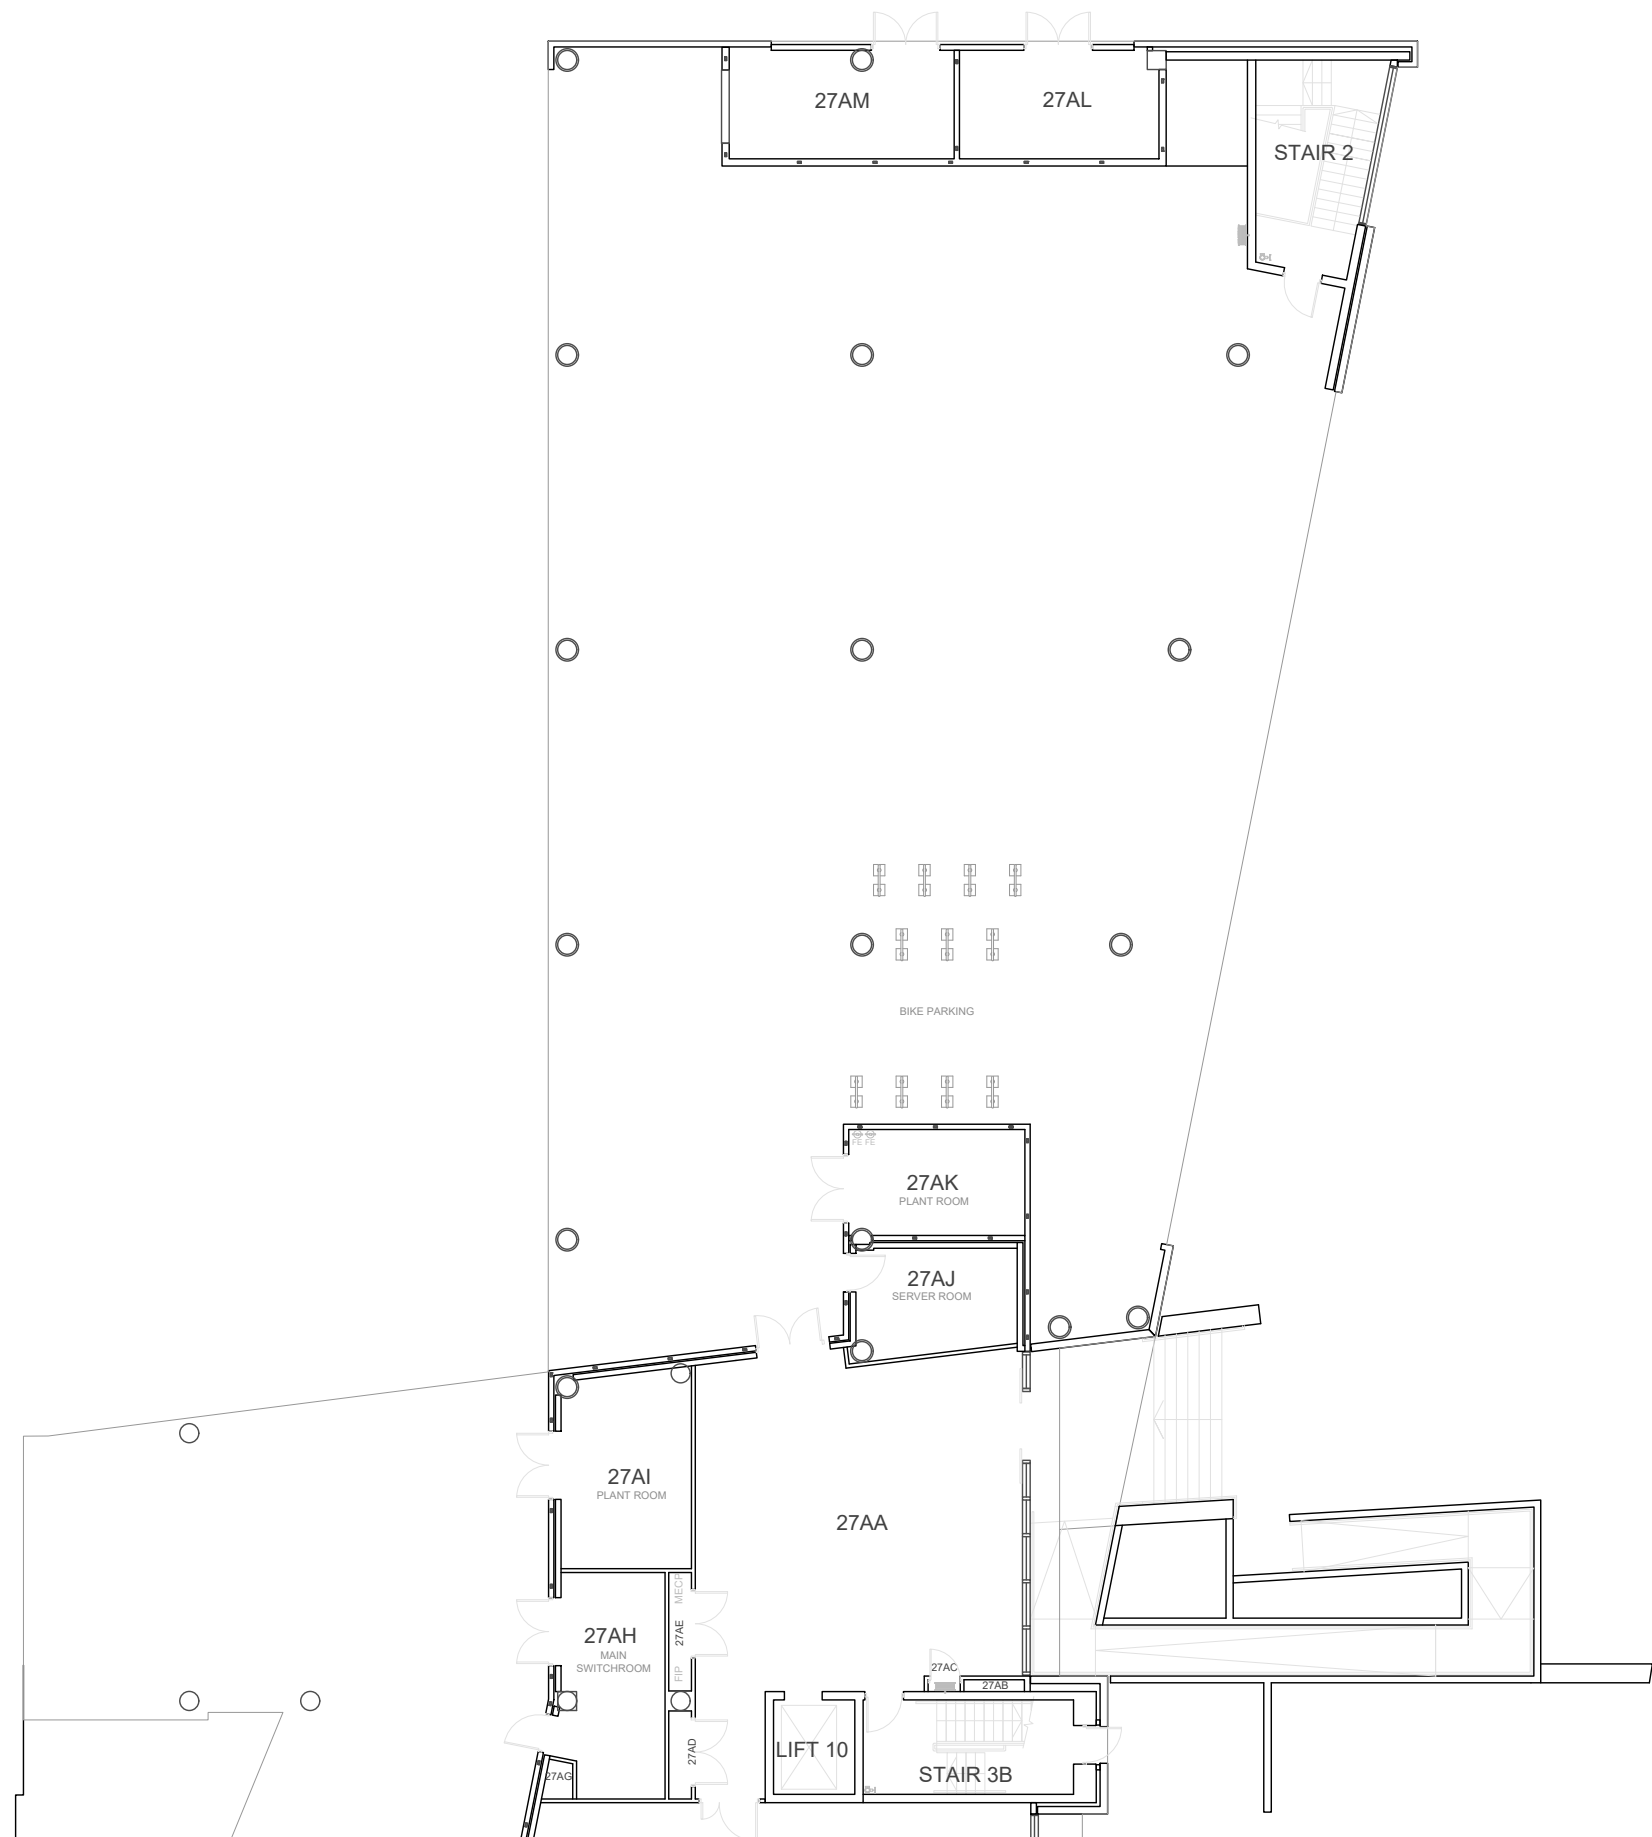

Building 27
LEVEL A

University of Canberra | Campus Estate
E: campusestate@canberra.edu.au
Drawing - 27.A.002
Scale 1:200 @ A3 Date 16/09/2019