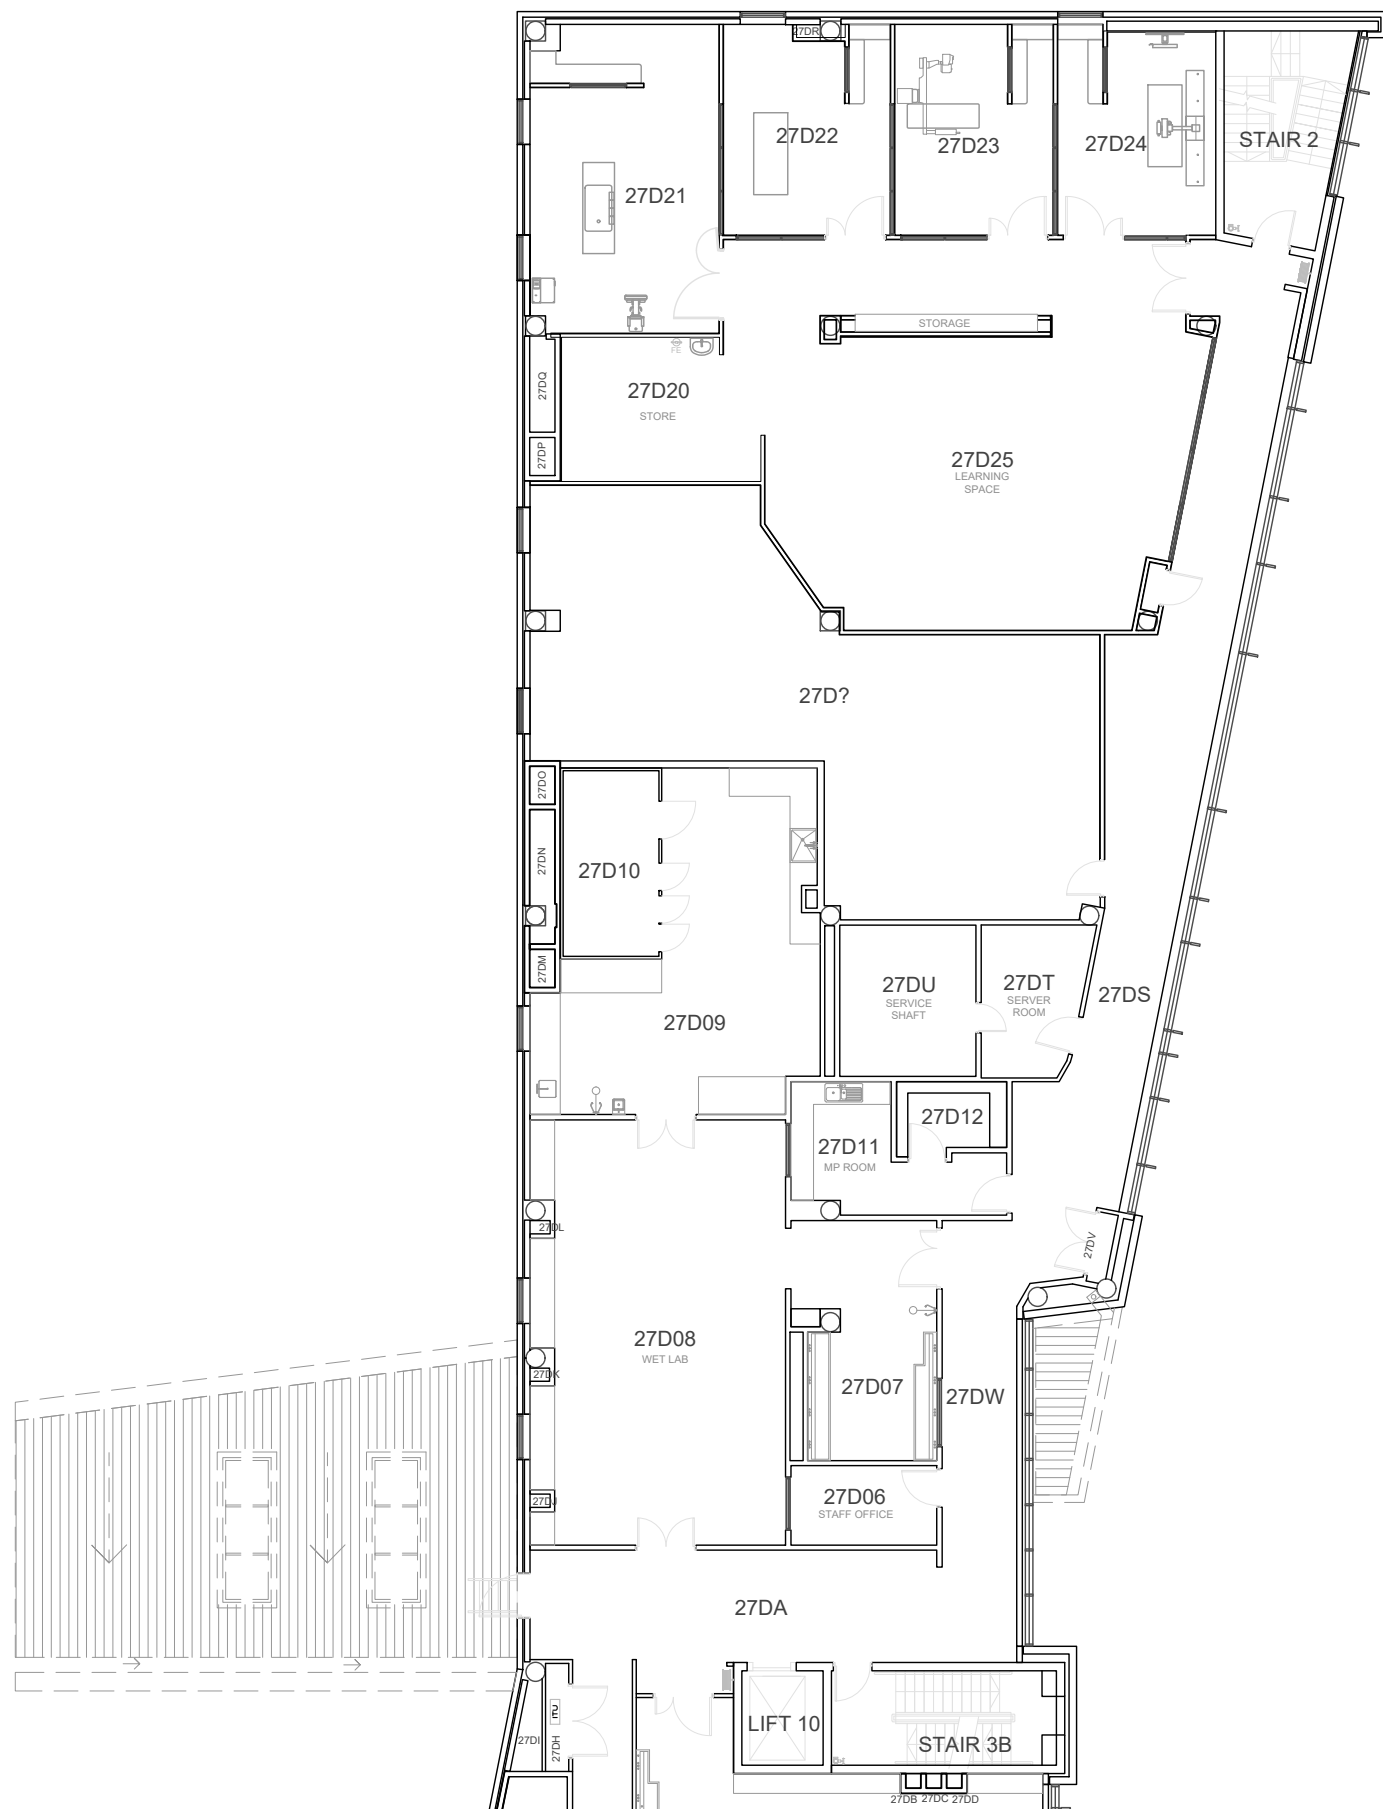

University of Canberra | Campus Estate
E: campusestate@canberra.edu.au
Drawing - 27.D.002
Scale 1:200 @ A3 Date 16/09/2019