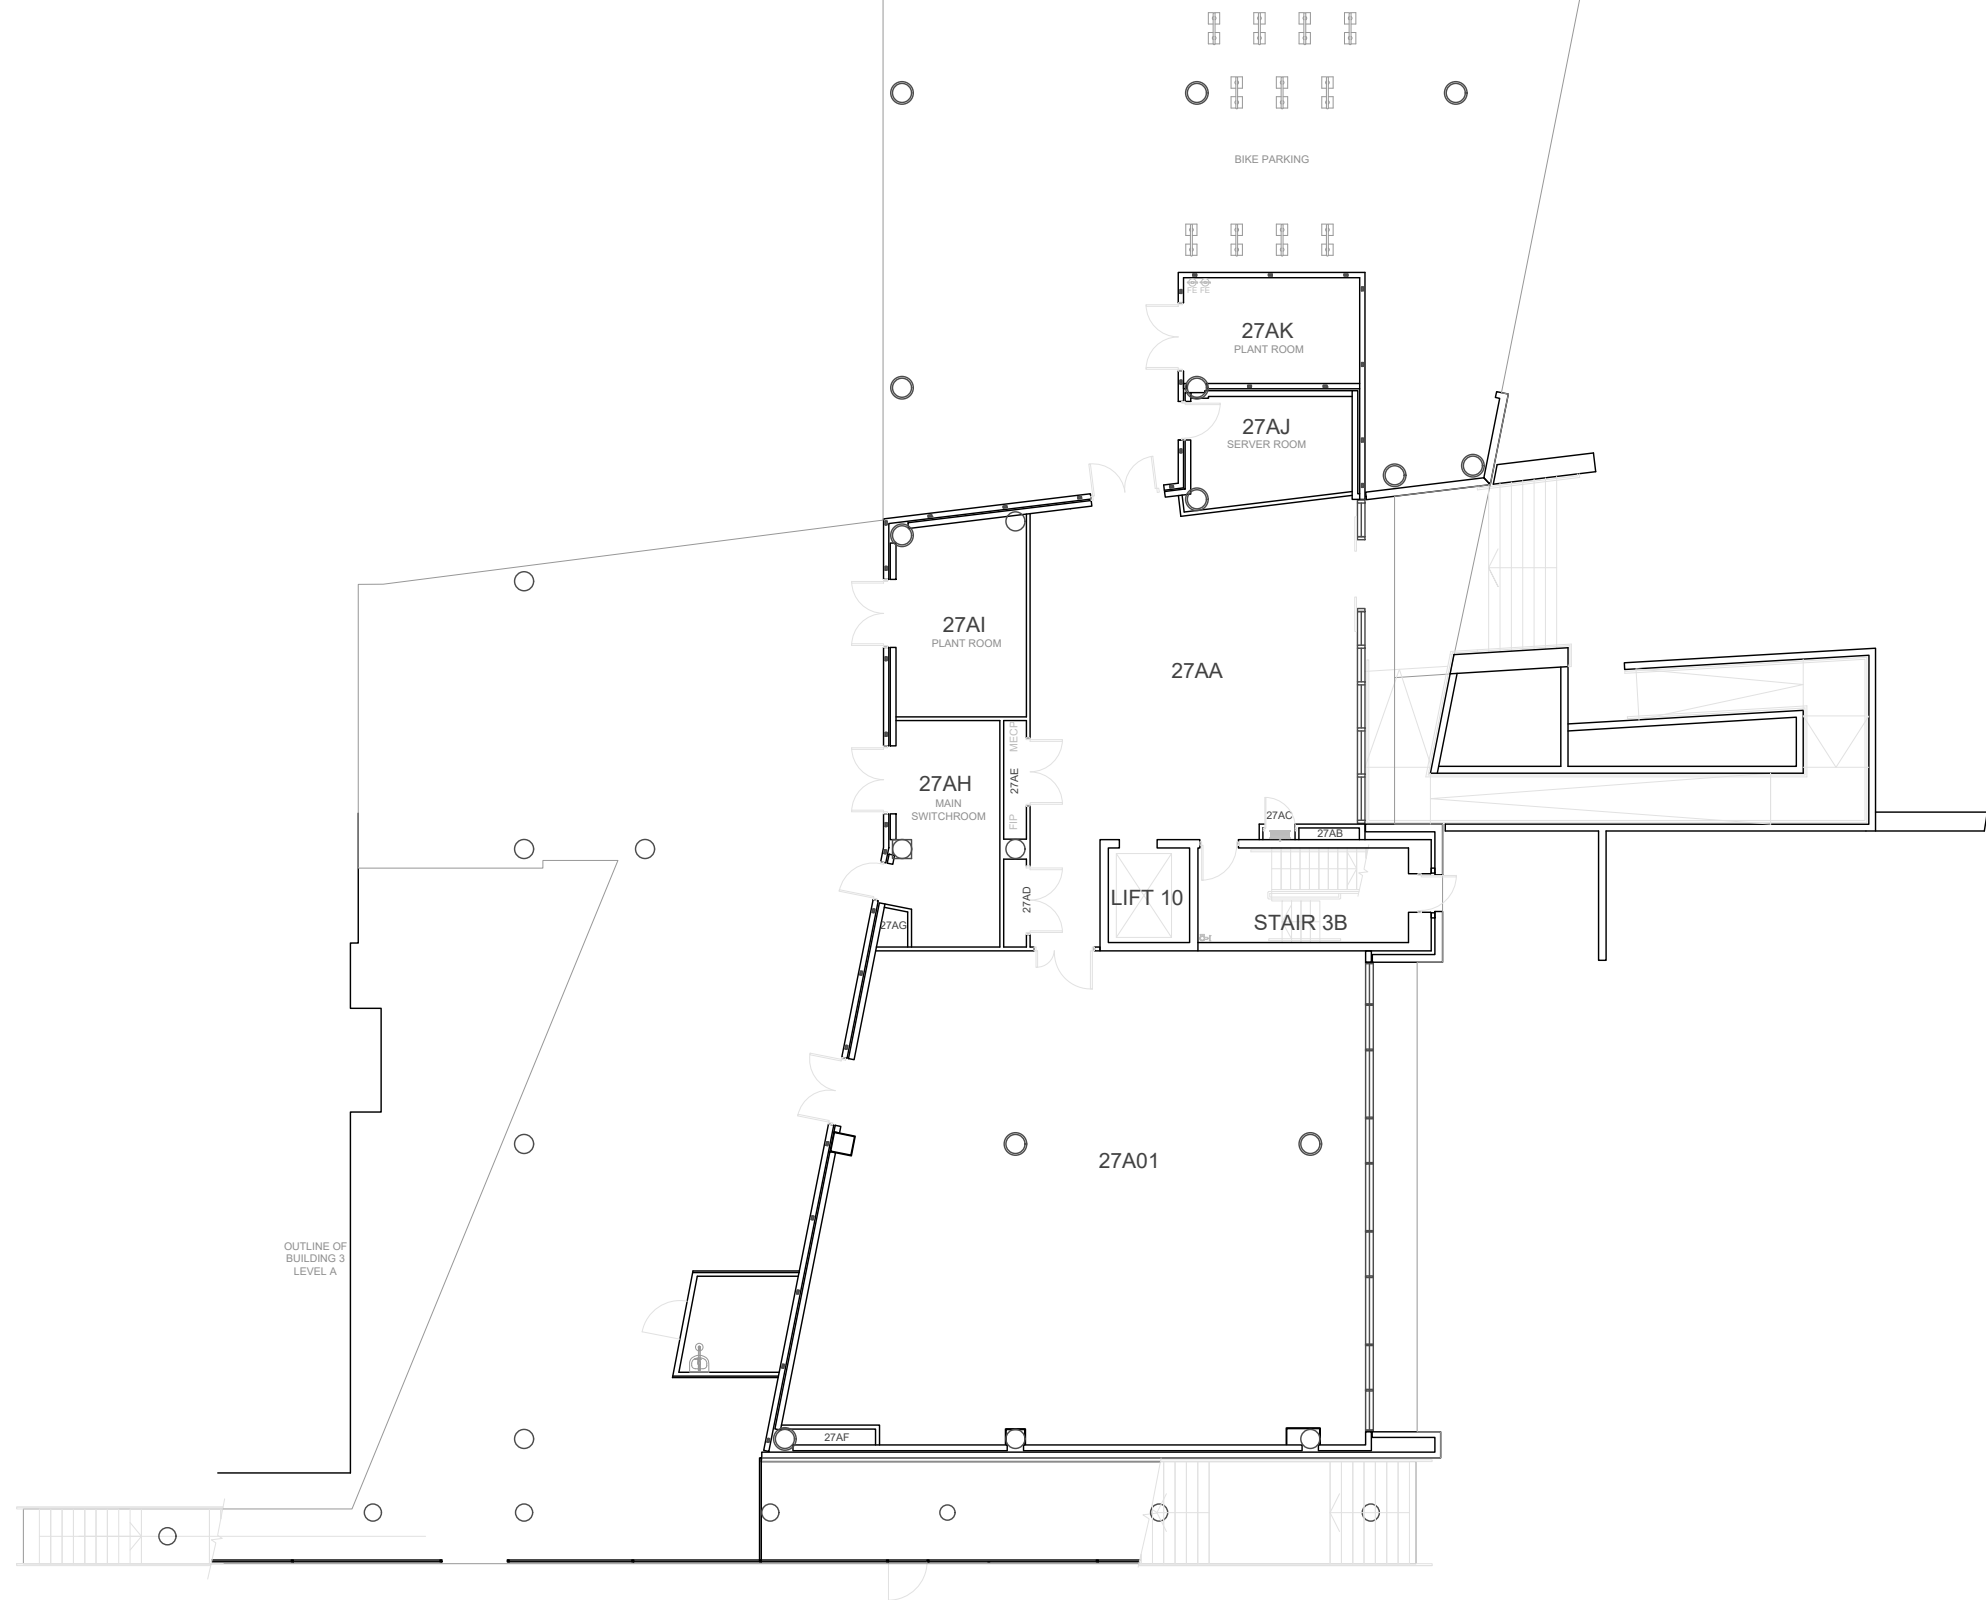

University of Canberra | Campus Estate
E: campusestate@canberra.edu.au
Drawing - 27.A.001
Scale 1:200 @ A3 Date 16/09/2019