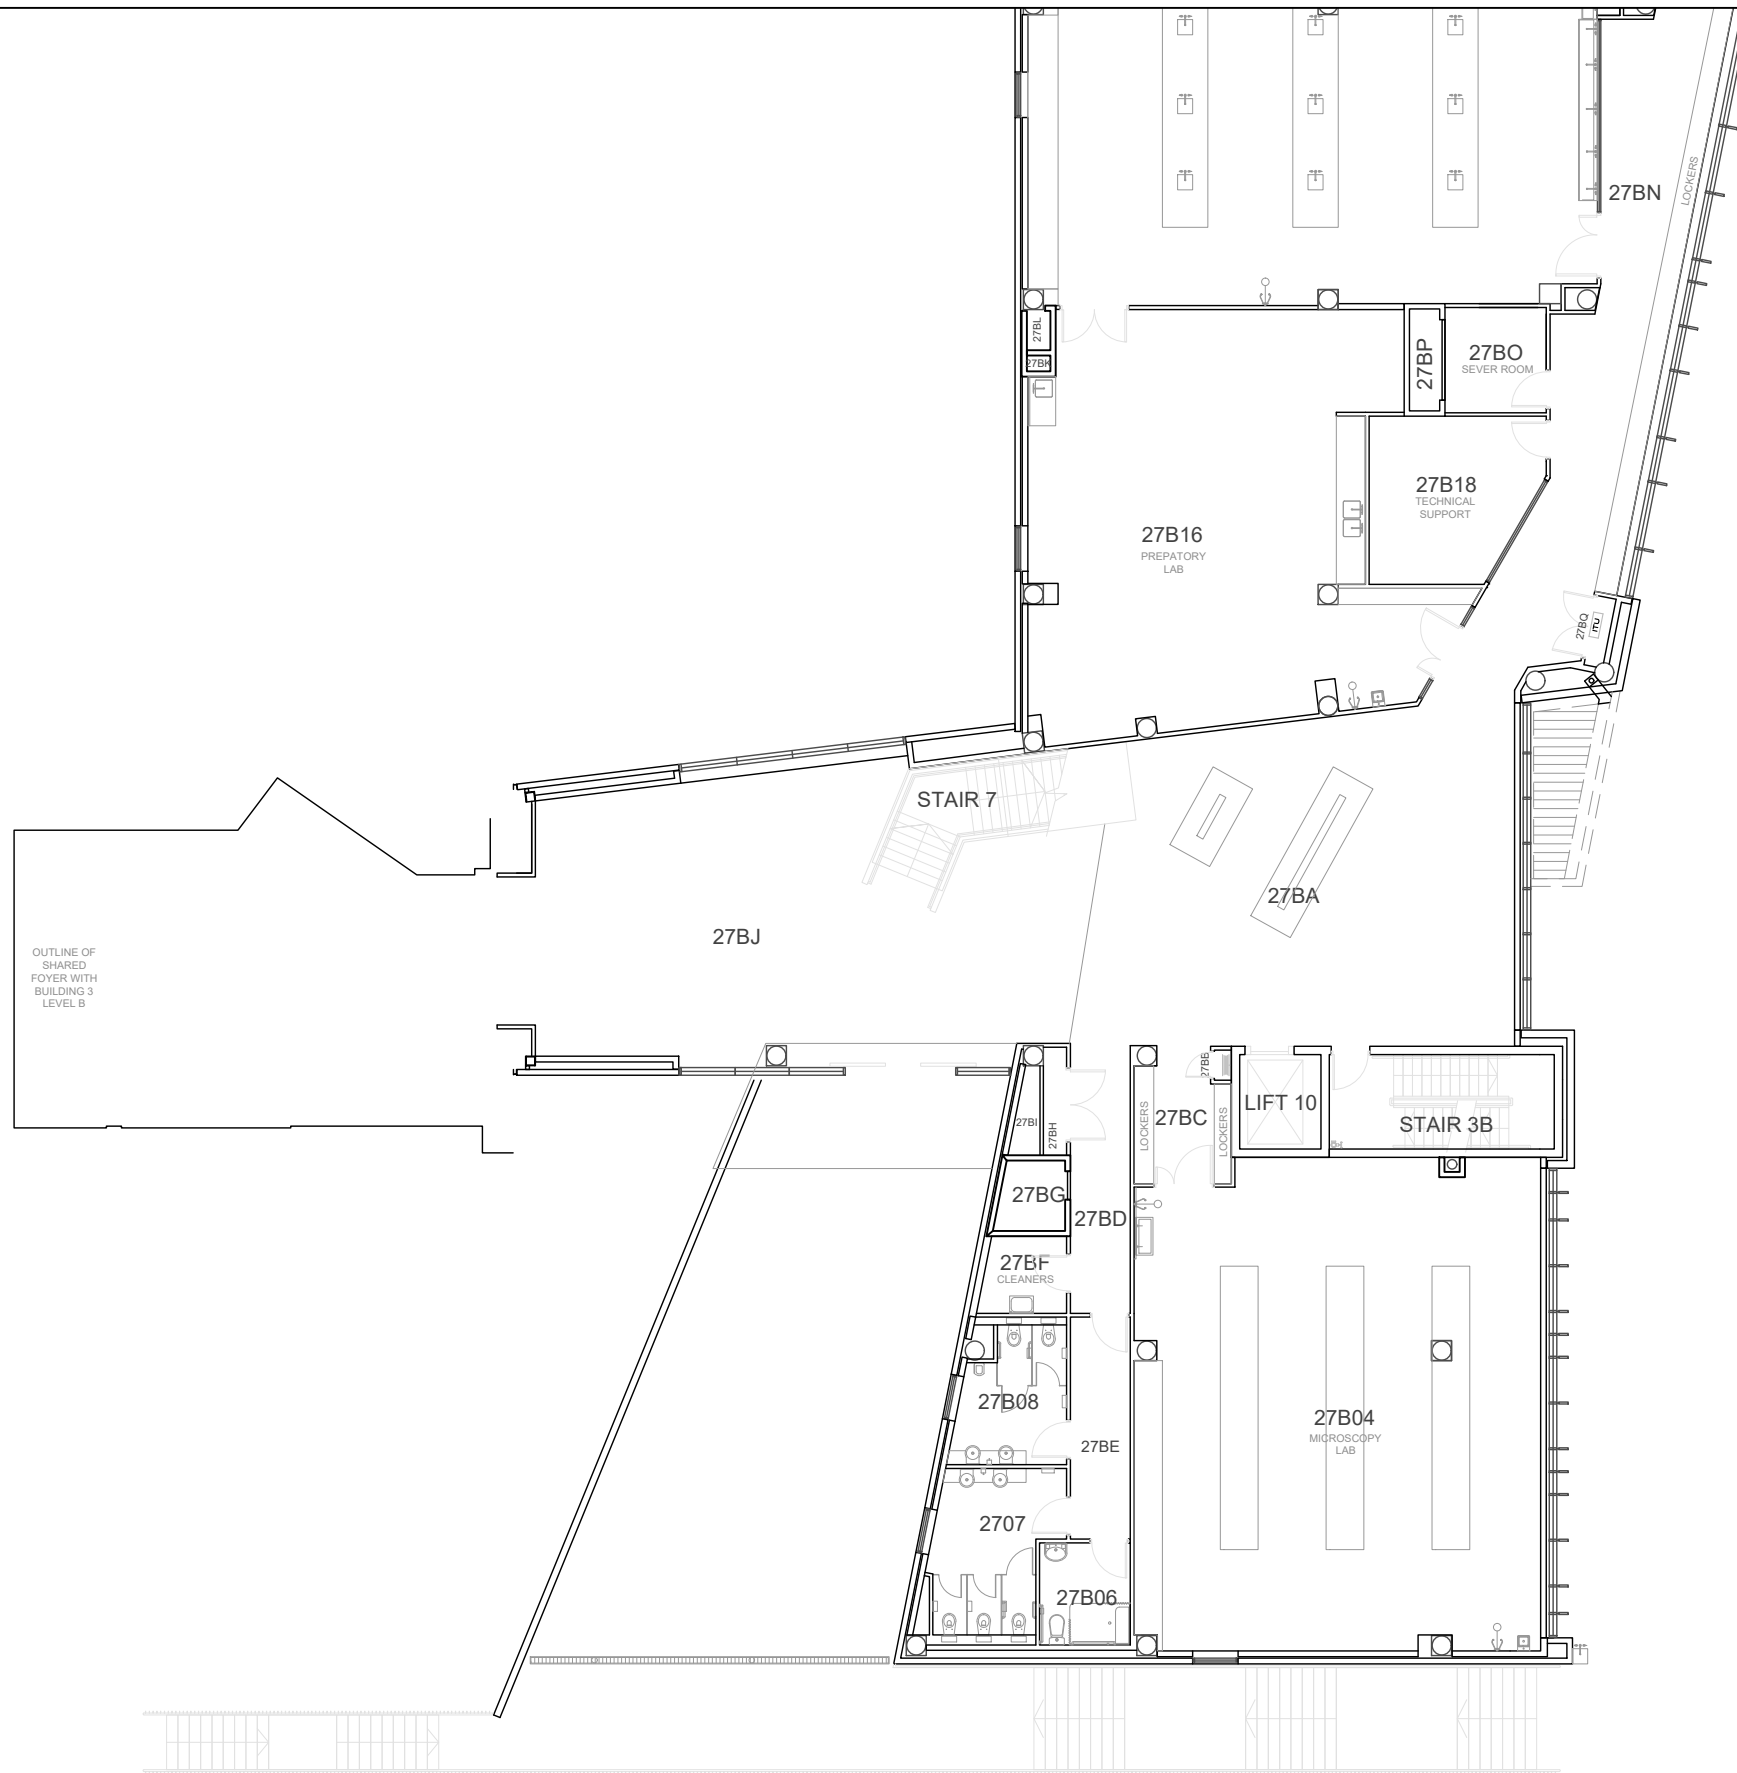

University of Canberra | Campus Estate
E: campusstate@canberra.edu.au
Drawing - 27.B.001
Scale 1:200 @ A3 Date 16/09/2019