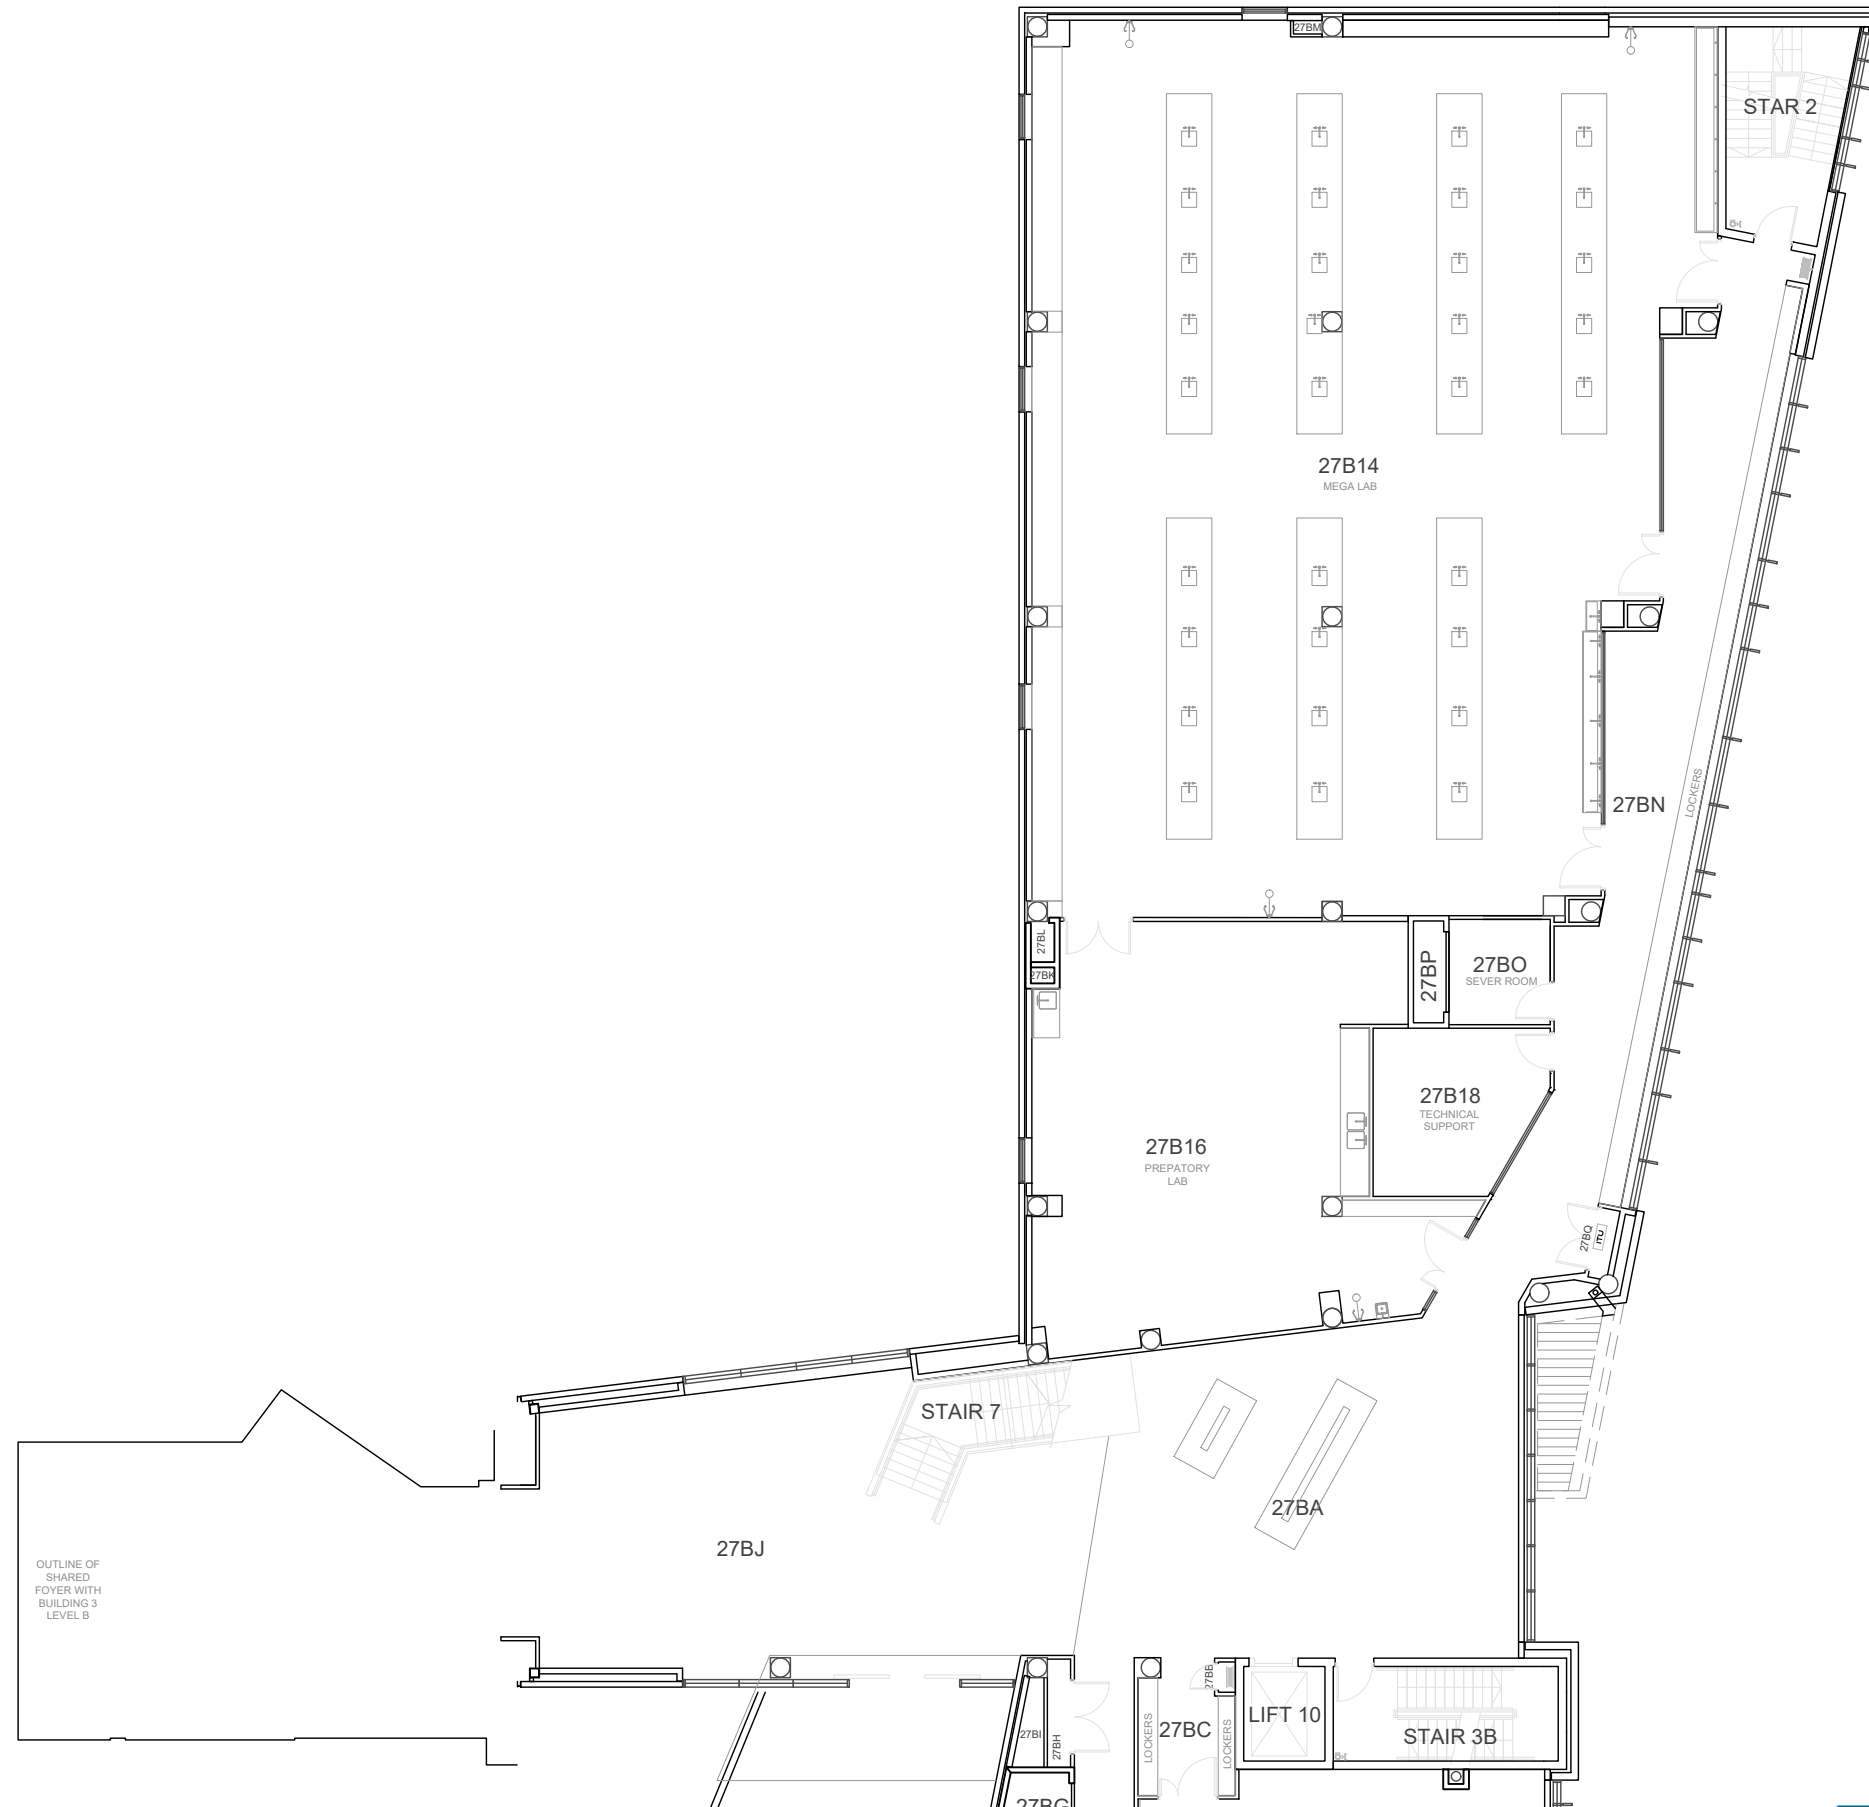

University of Canberra | Campus Estate
E: campusestate@canberra.edu.au
Drawing - 27.B.002
Scale 1:200 @ A3 Date 16/09/2019