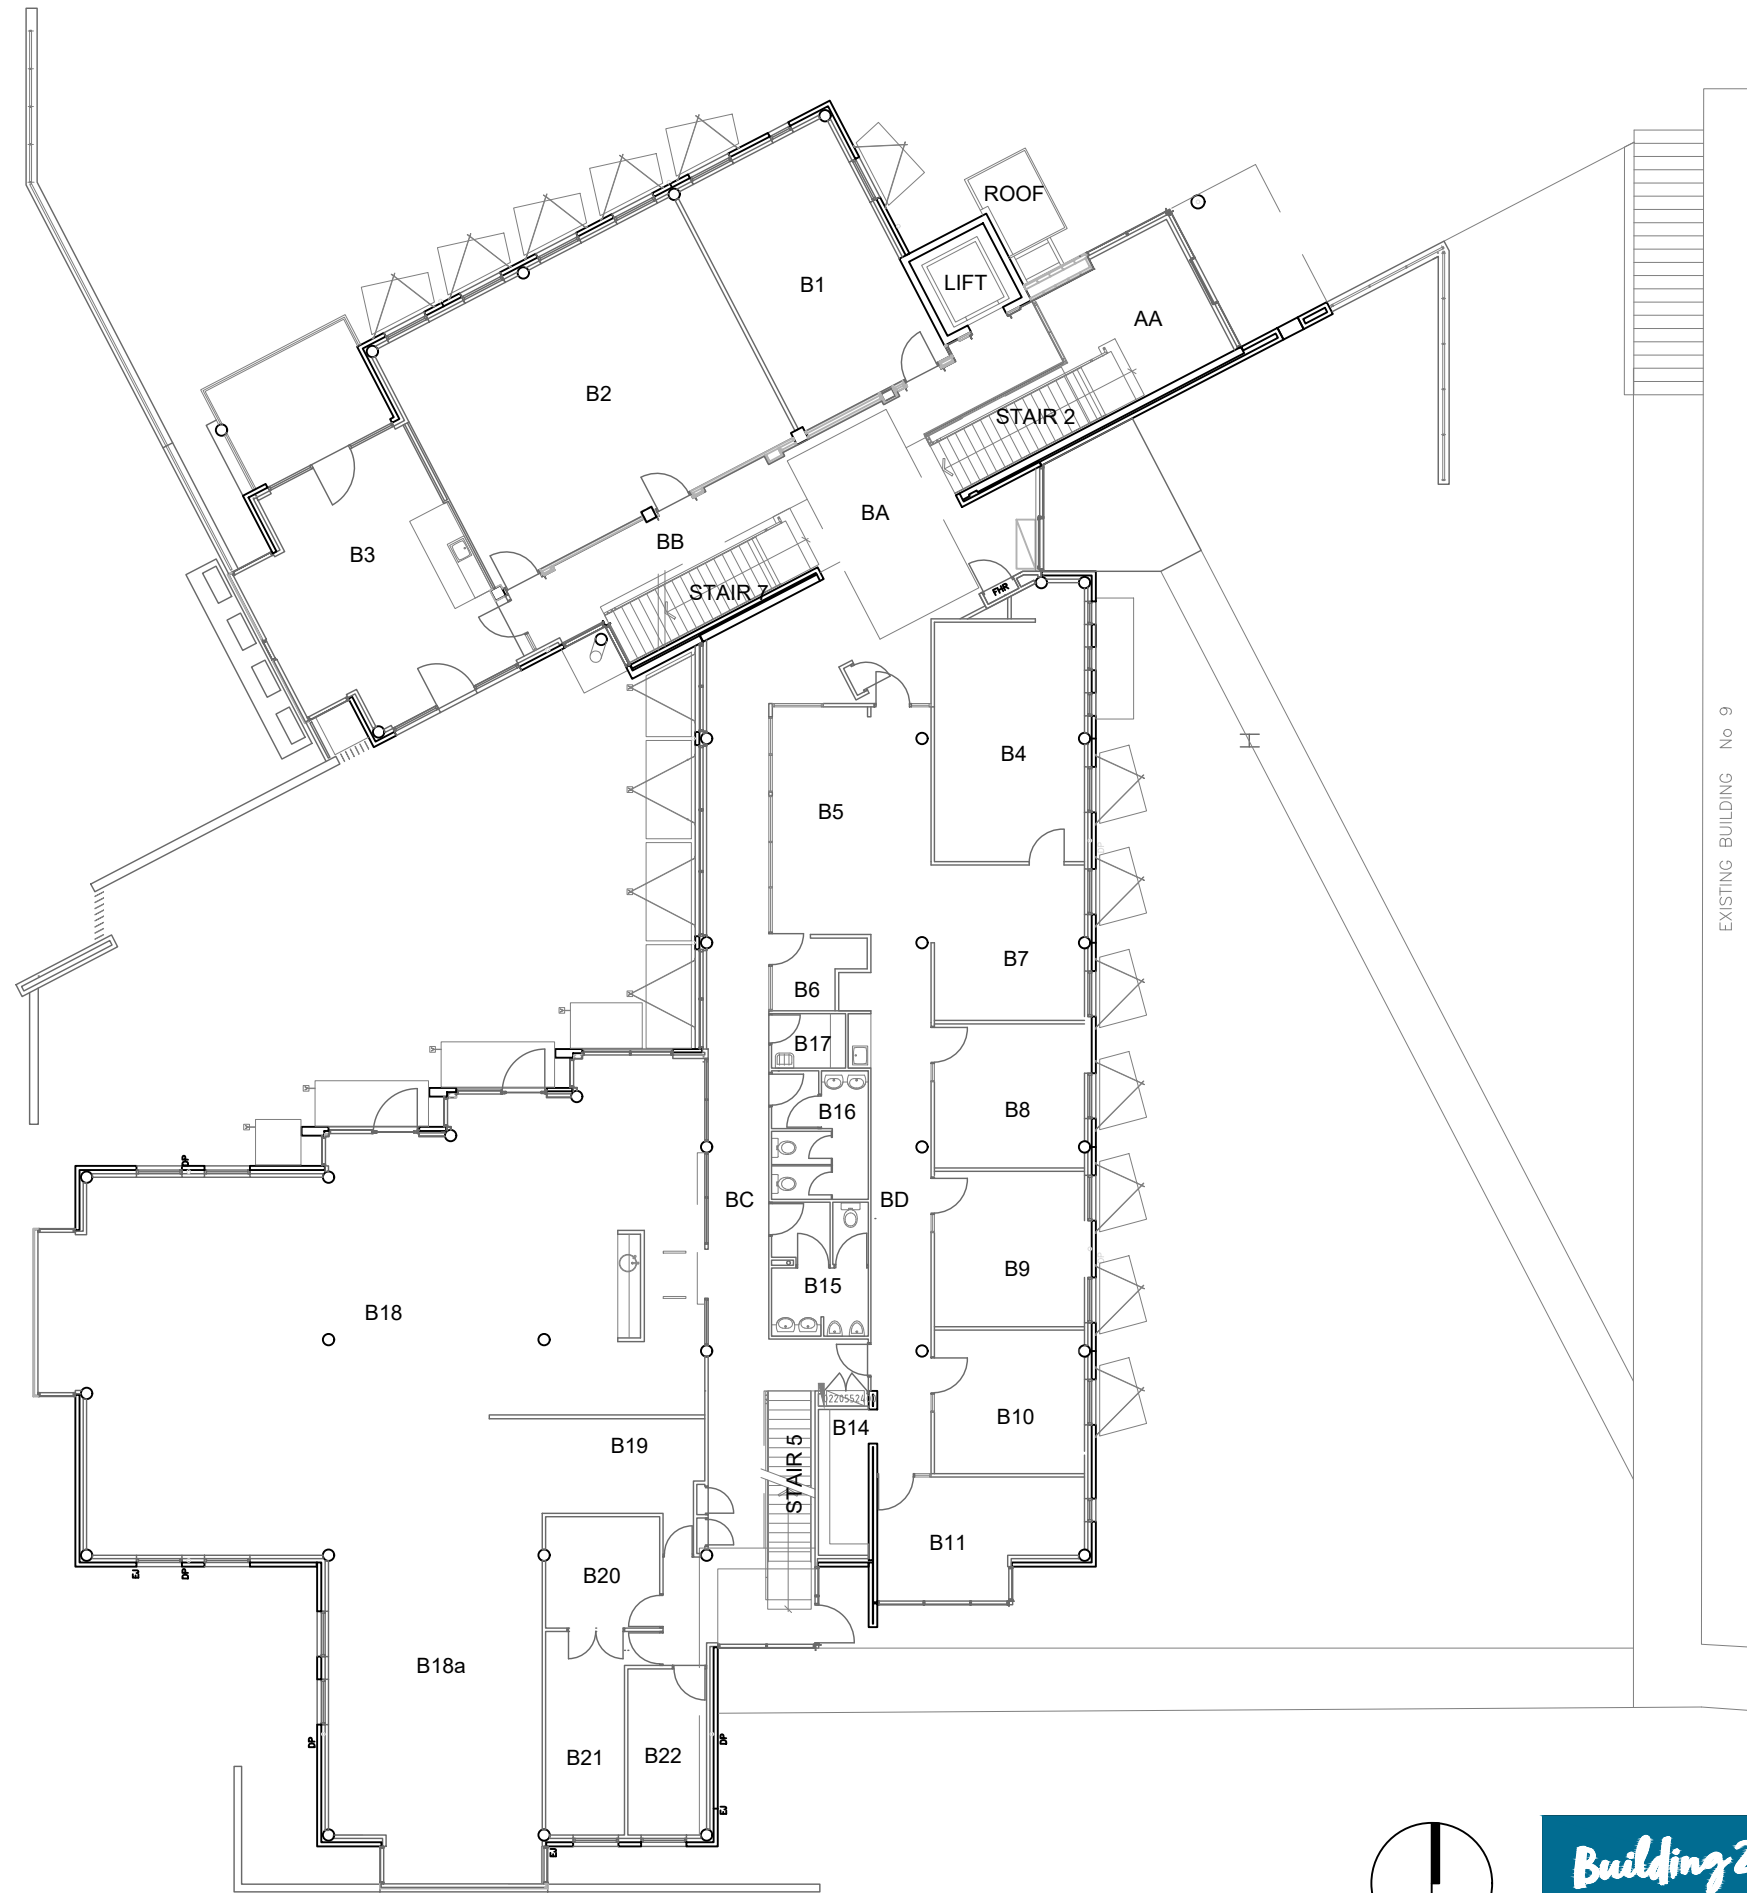

EXISTING BUILDING No 9

Building 20
LEVEL B

University of Canberra | Campus Estate
E: campusstate@canberra.edu.au
Drawing - 20.B.000
Scale 1:200 @ A3 Date 24/09/2019