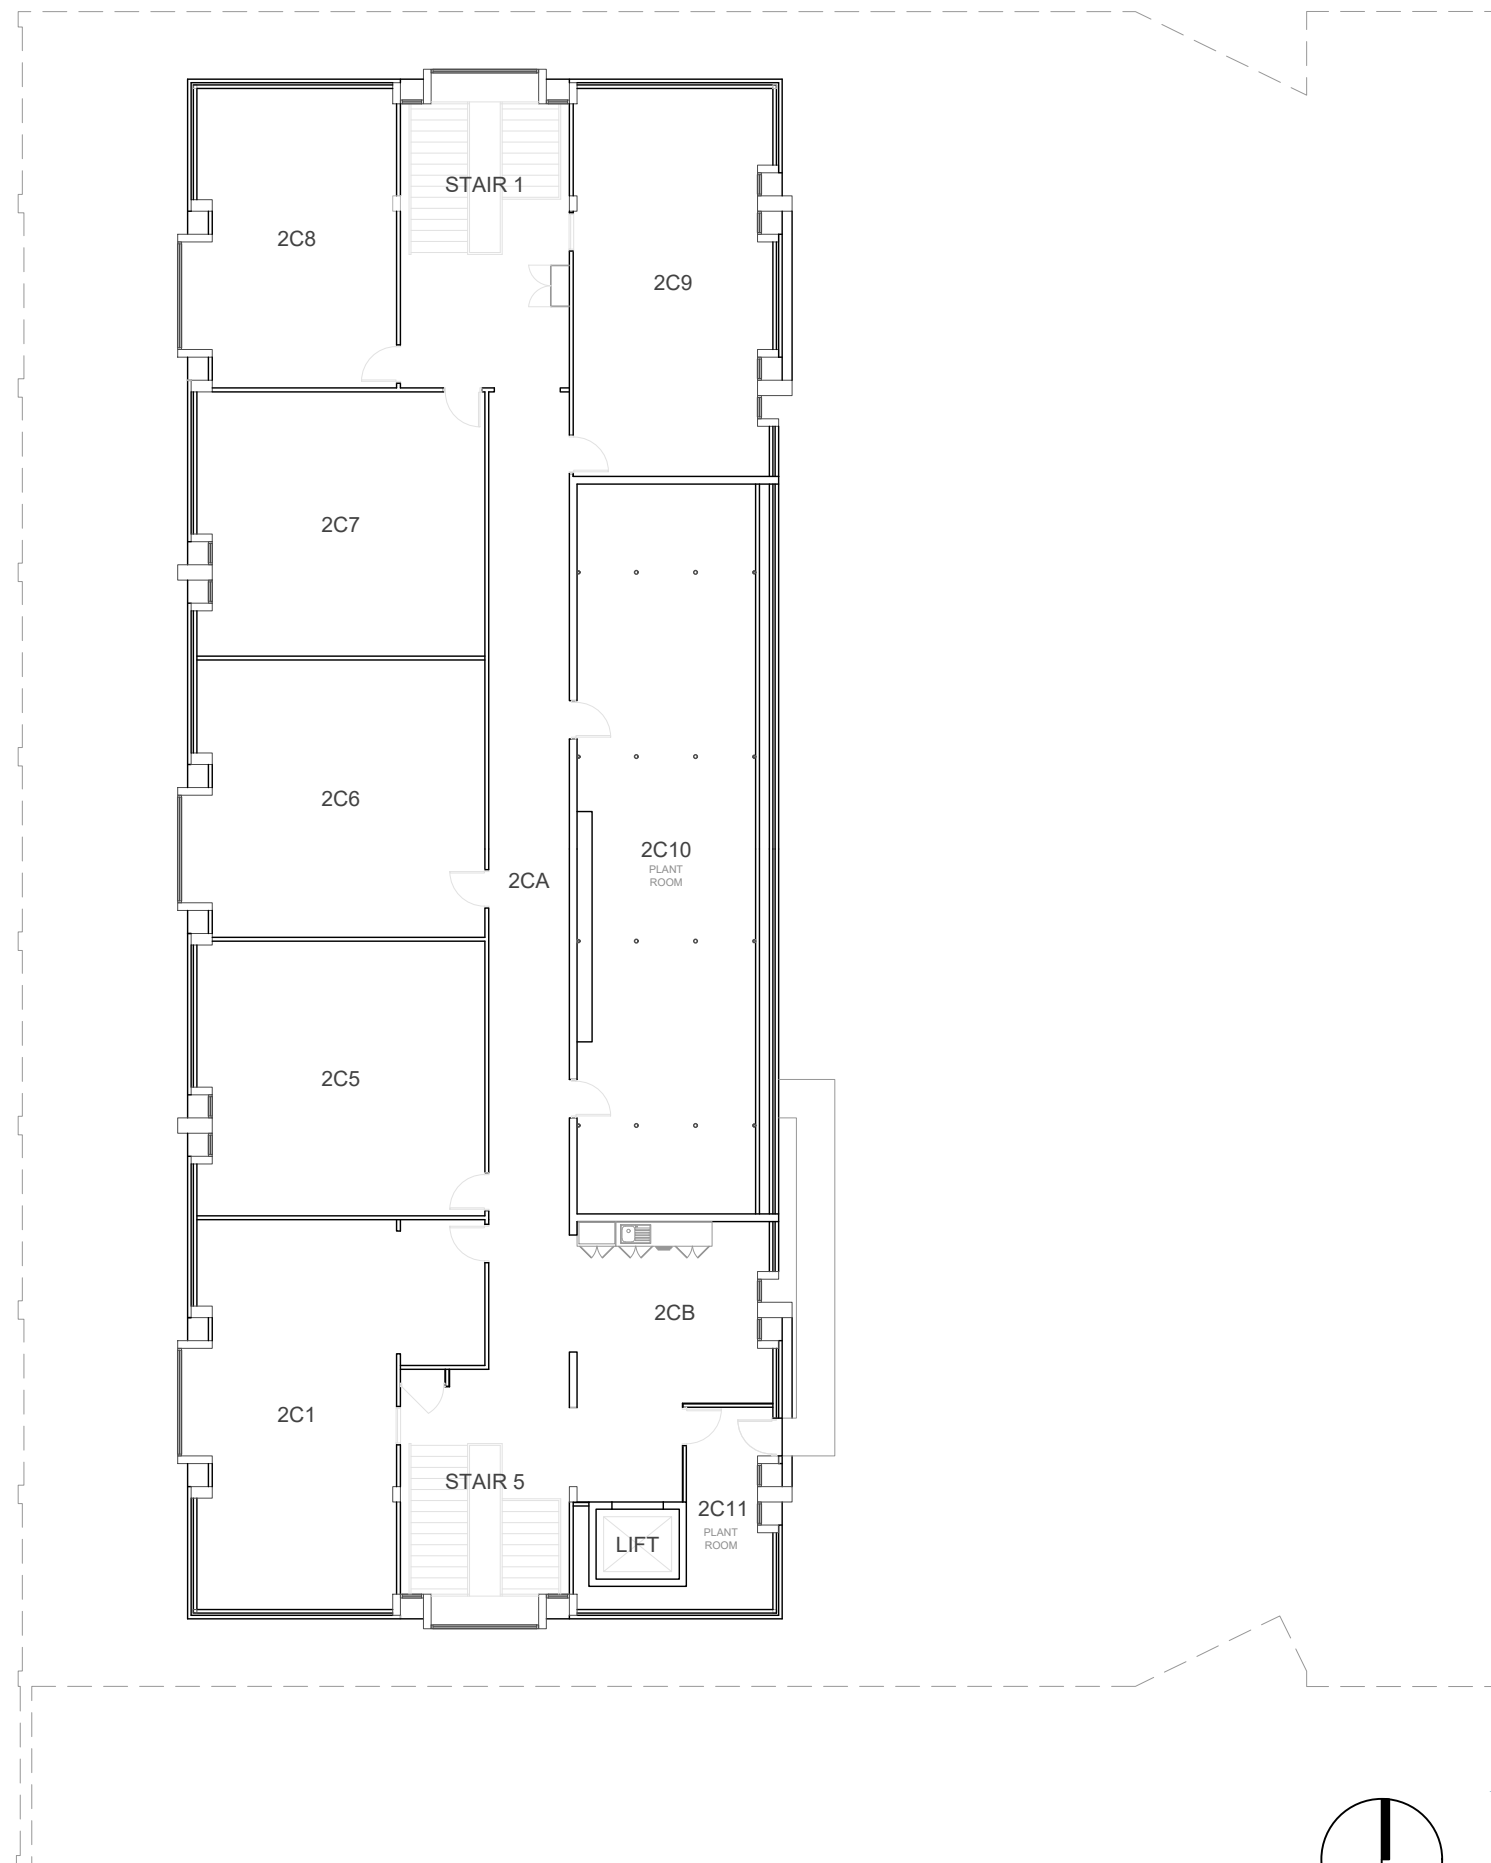

Building 2
LEVEL C

University of Canberra | Campus Estate
E: campusstate@canberra.edu.au
Drawing - 02.C.001
Scale 1:200 @ A3 Date 12/08/2019