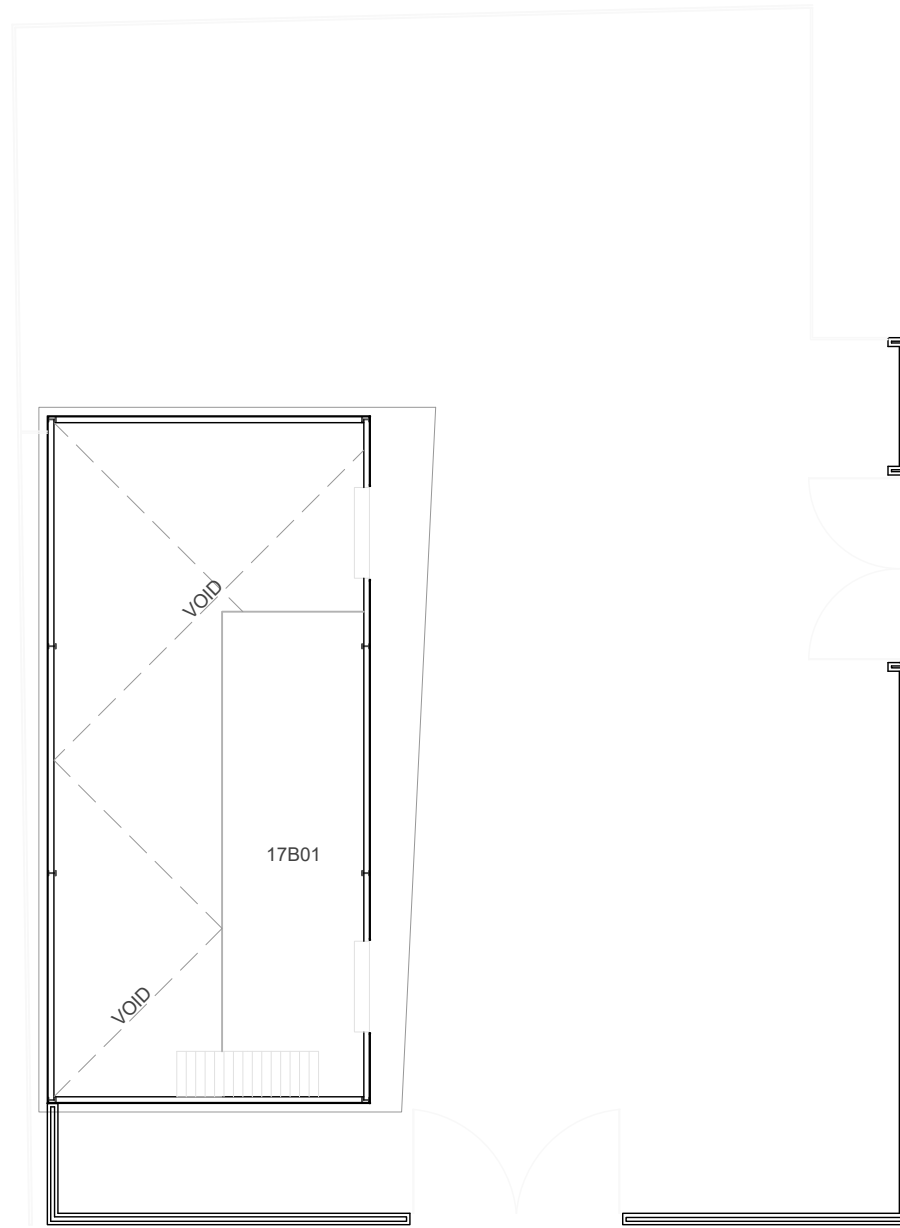

REVISION 001 DRAWN 21/10/2019
- REFORMATTING OF DRAWINGS

Building 17
LEVEL B

University of Canberra | Campus Estate
E: campusestate@canberra.edu.au
Drawing - 17.B.000
Scale 1:200 @ A3 Date 21/10/2019