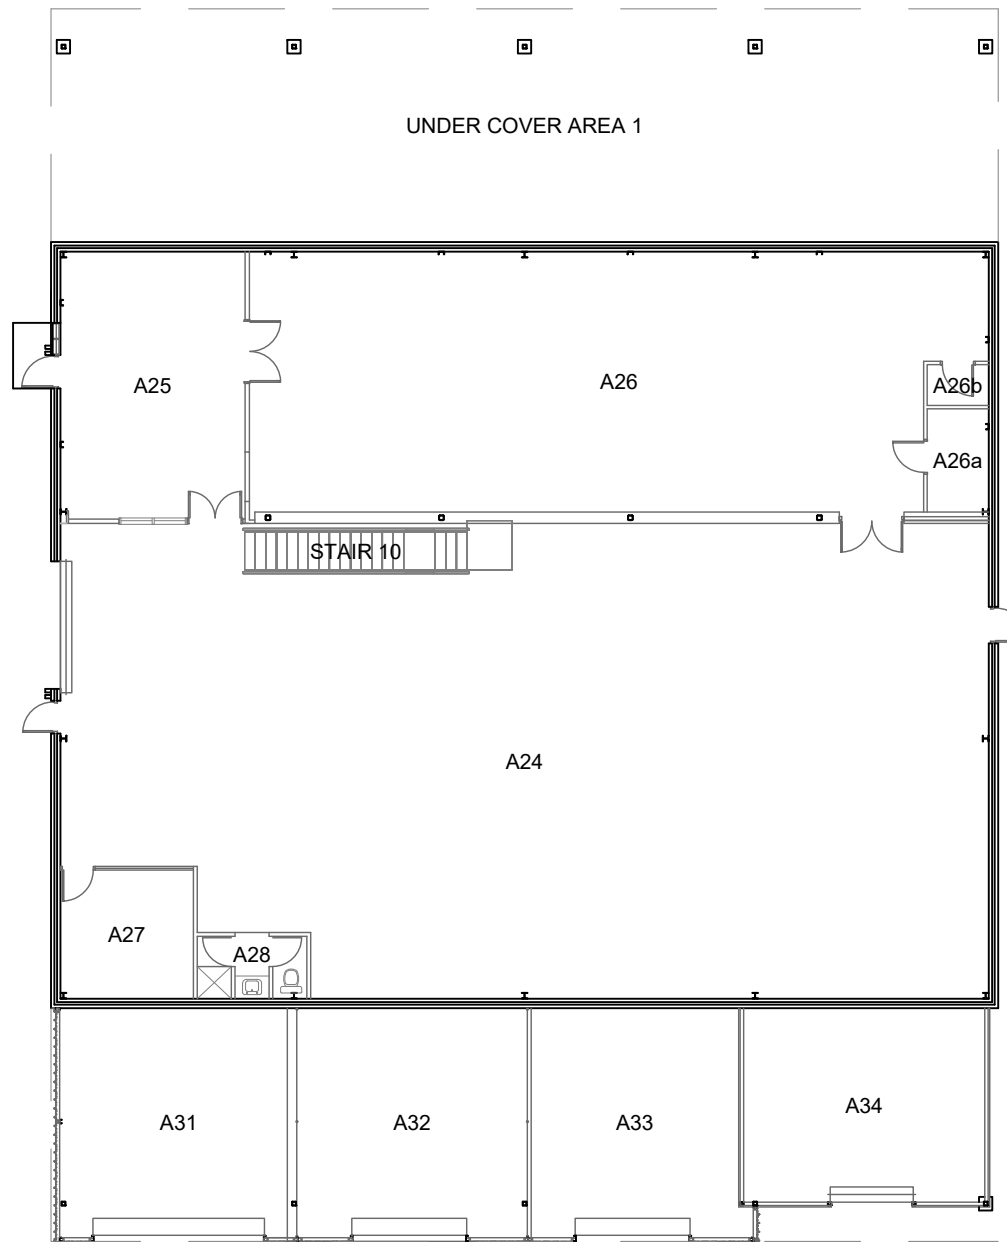

University of Canberra | Campus Estate
E: campusestate@canberra.edu.au
Drawing - 16C.A.000
Scale 1:200 @ A3 Date 24/09/2019