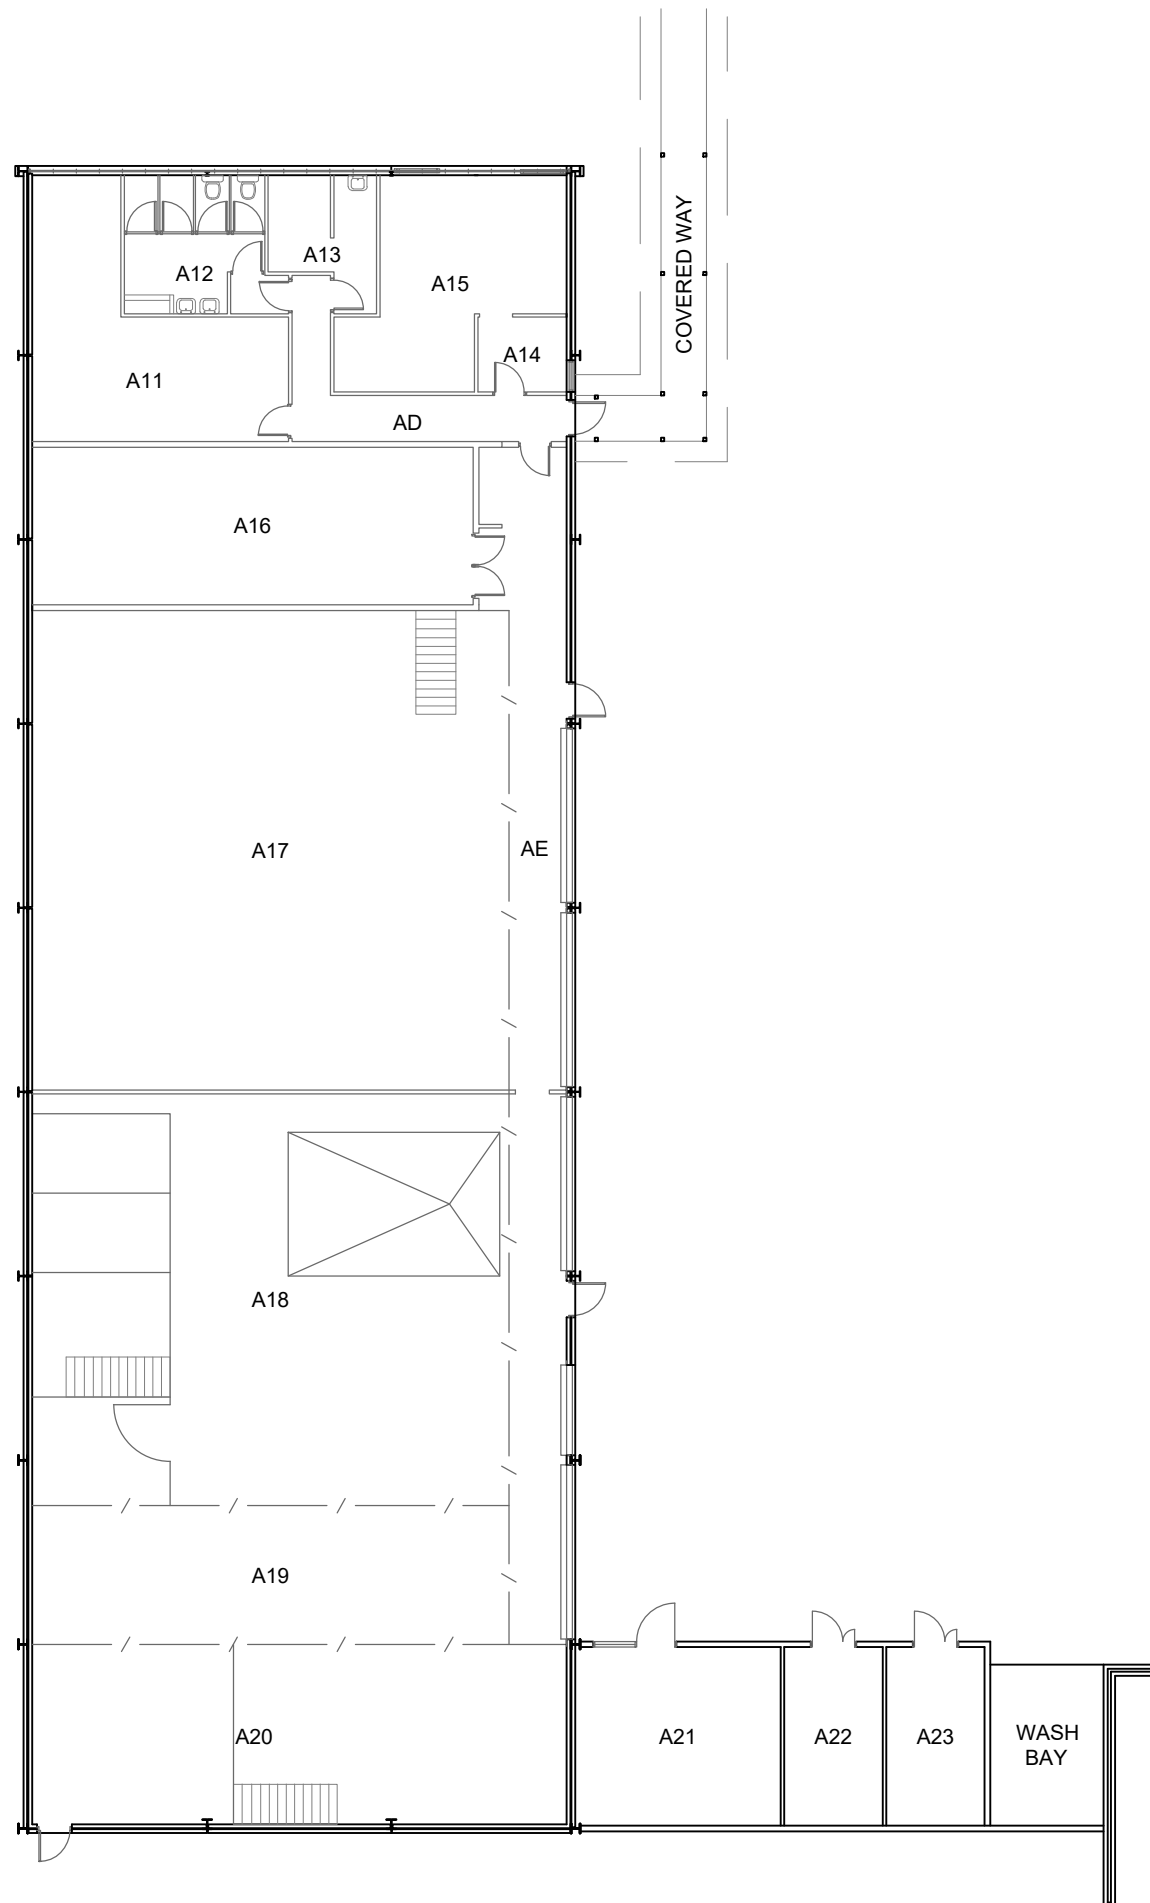

Building 16B
LEVEL A

University of Canberra | Campus Estate
E: campusstate@canberra.edu.au
Drawing - 16B.A.000
Scale 1:200 @ A3 Date 24/09/2019