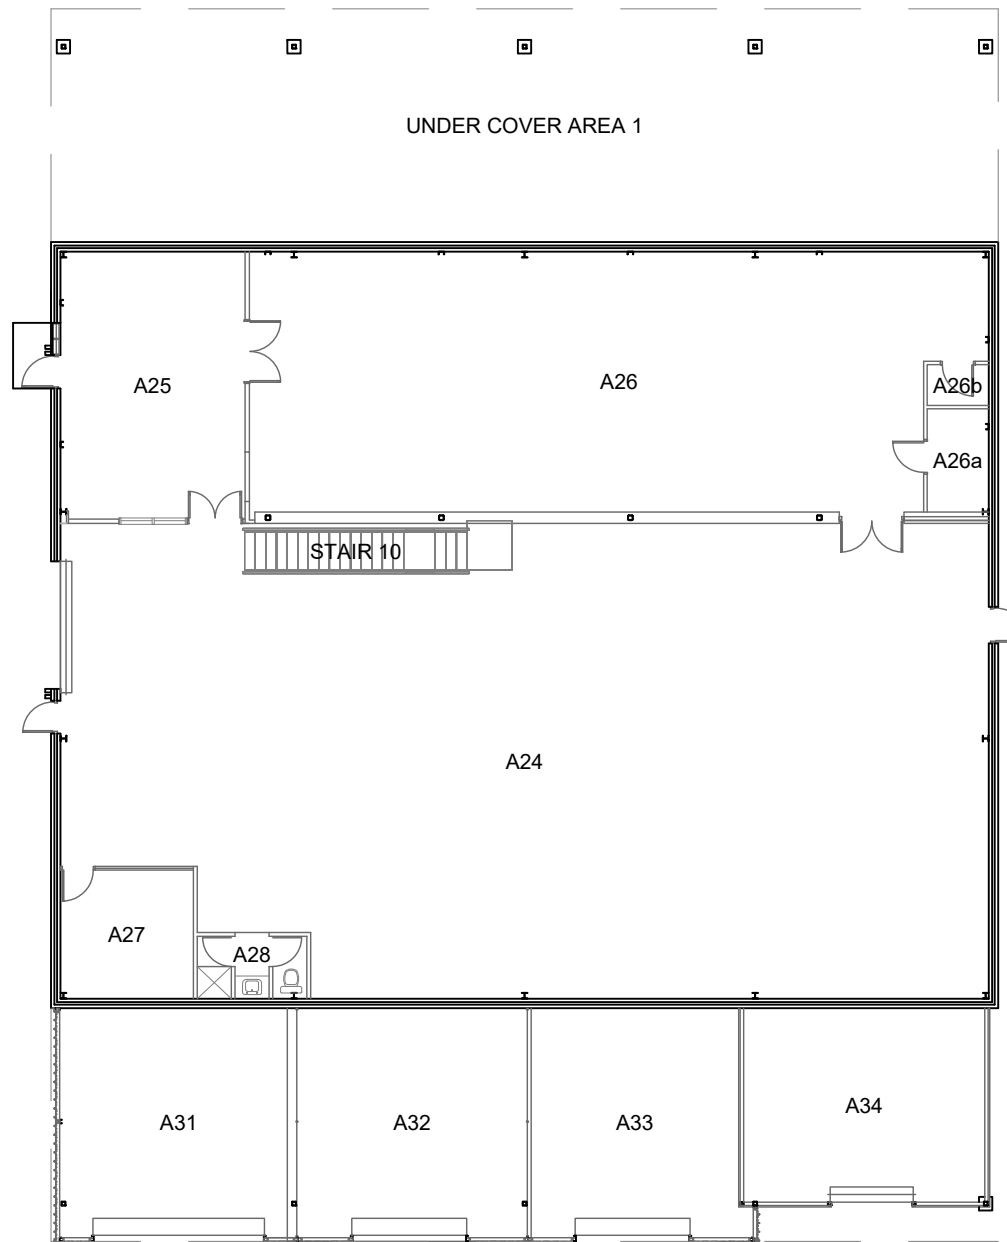

University of Canberra | Campus Estate
E: campusstate@canberra.edu.au
Drawing - 16C.B.000
Scale 1:200 @ A3 Date 24/09/2019