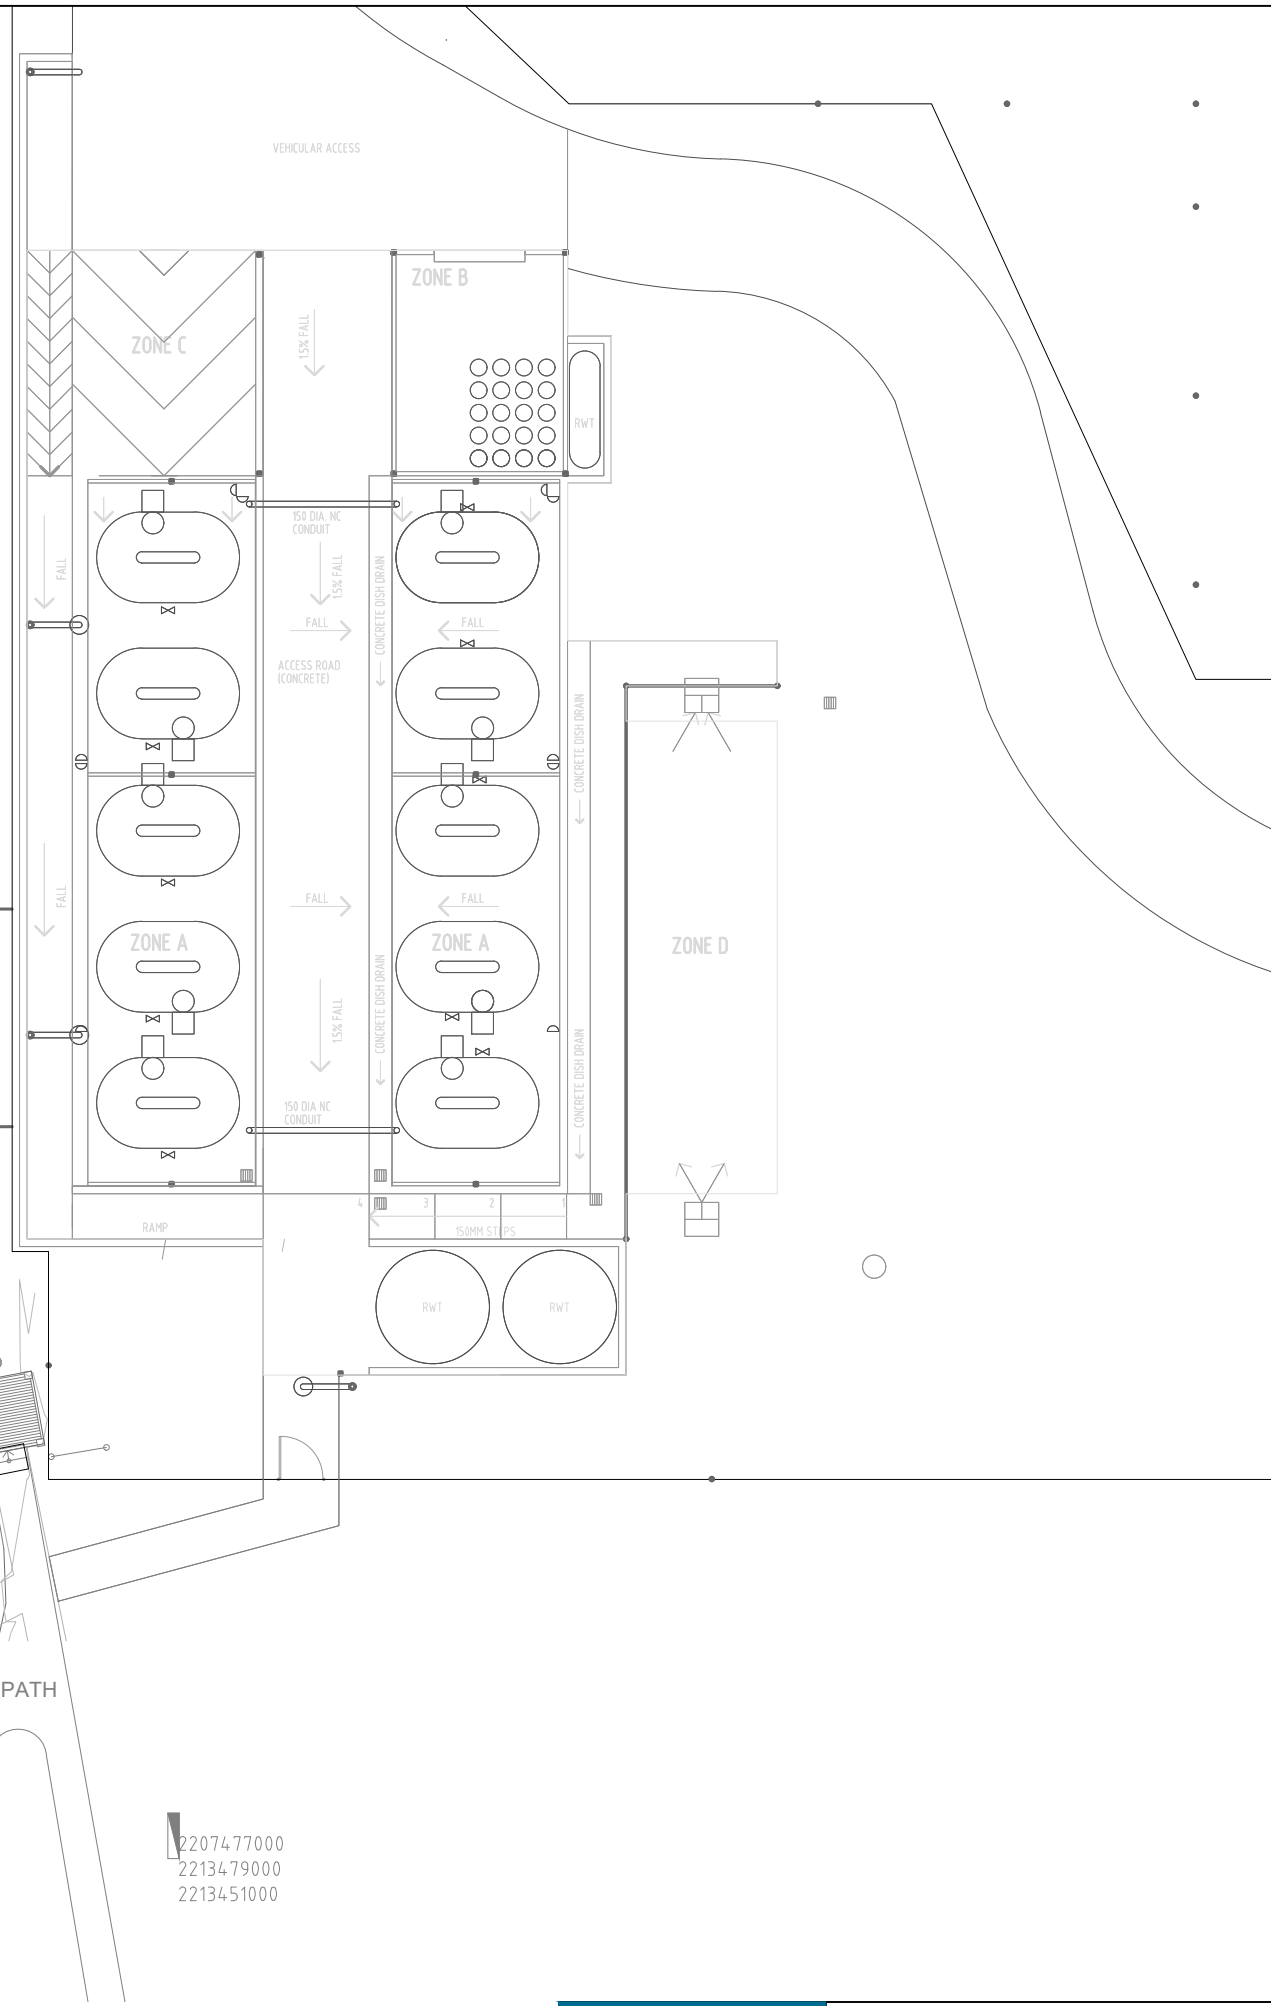

Satellite Dish

Shed

FUTURE FENCE BY OTHERS

SUMP

SUMP

2207477000
2213479000
2213451000

Building 15
LEVEL A

University of Canberra | Campus Estate
E: campusstate@canberra.edu.au
Drawing - 15.A.001
Scale 1:200 @ A3 Date 23/09/2019