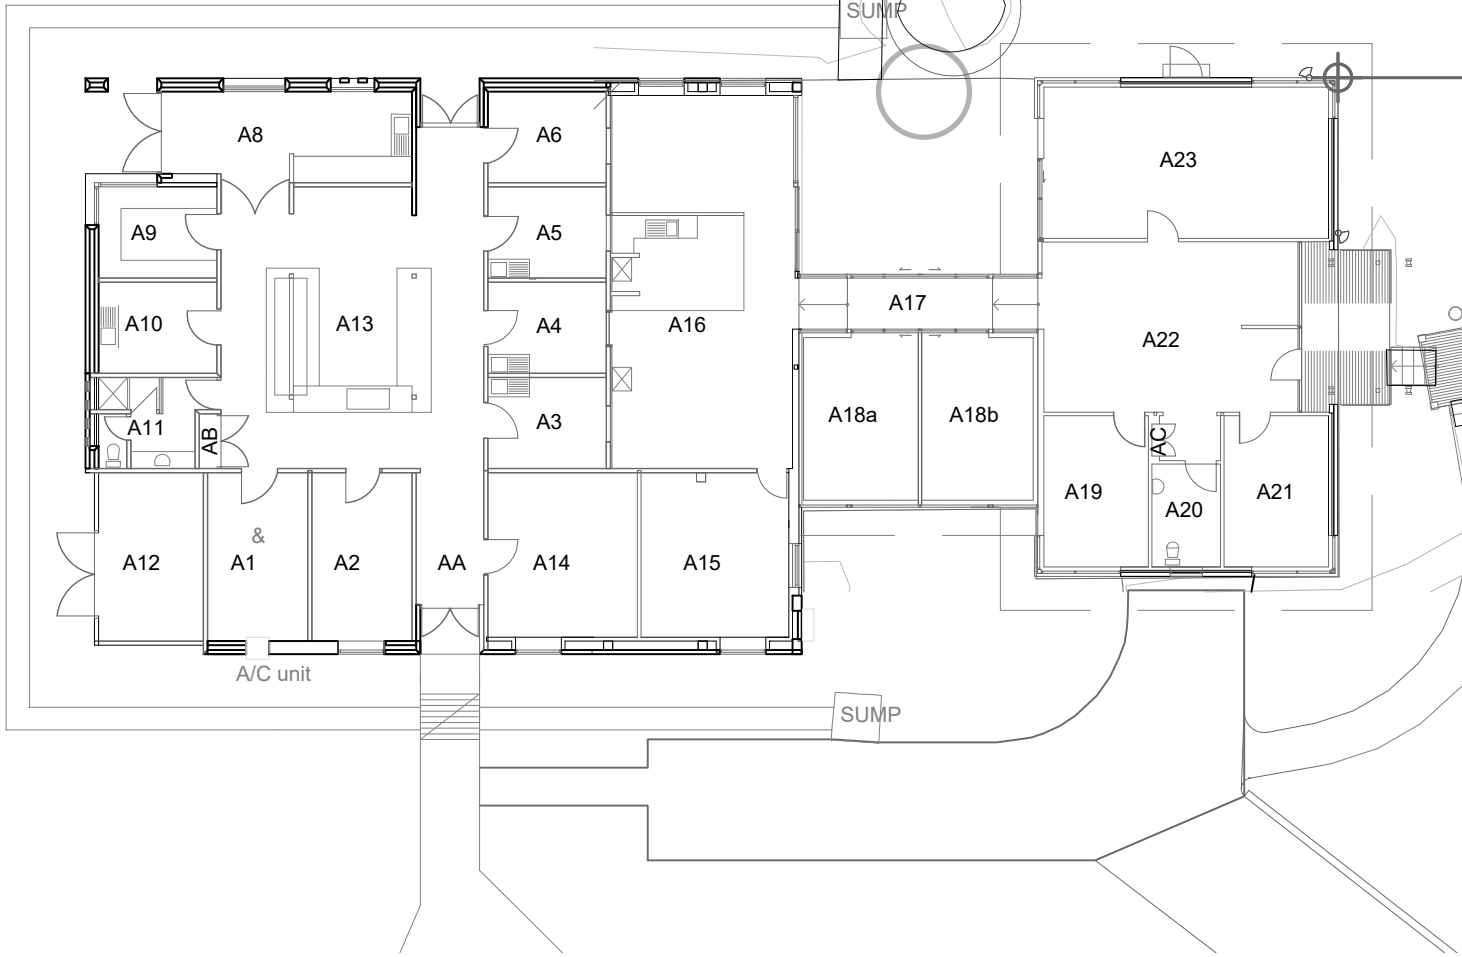

Satellite Dish

Shed

FUTURE FENCE BY OTHERS

SUMP

SUMP

2207477000
2213479000
2213451000

Building 15
LEVEL A

University of Canberra | Campus Estate
E: campusstate@canberra.edu.au
Drawing - 15.A.001
Scale 1:200 @ A3 Date 23/09/2019