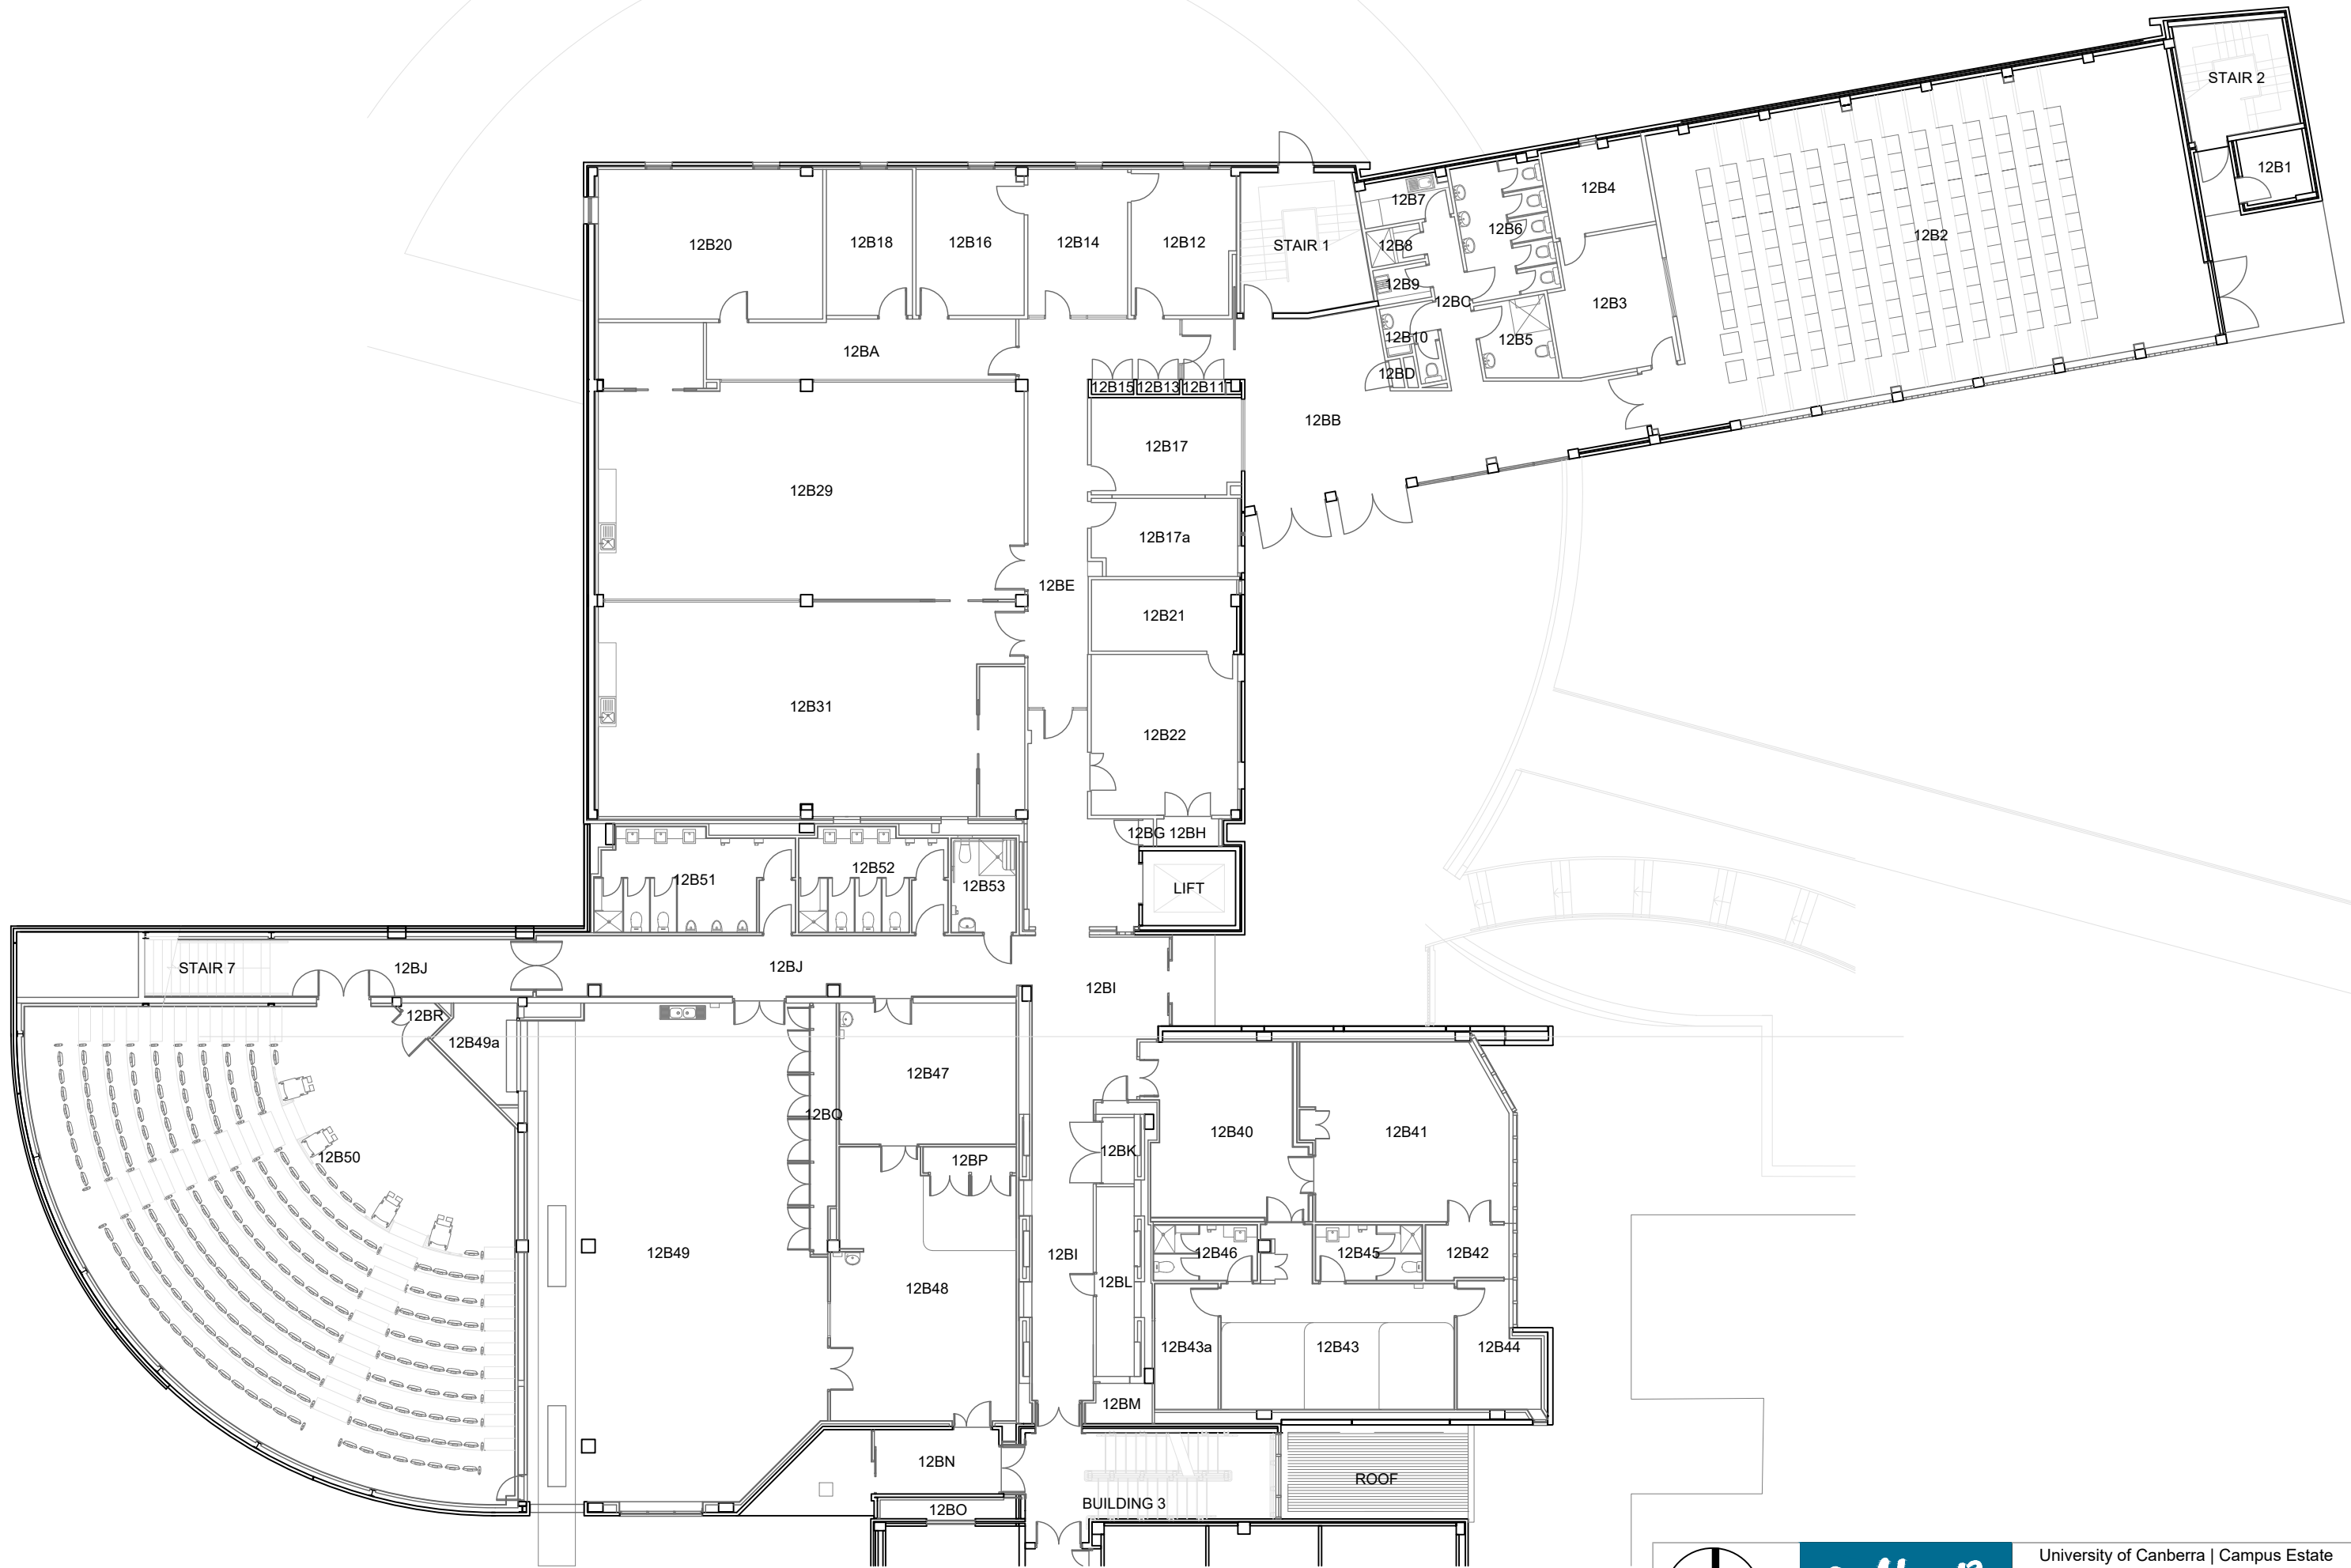

**Building 12**  
**LEVEL A**

University of Canberra | Campus Estate  
 E: [campusestate@canberra.edu.au](mailto:campusestate@canberra.edu.au)  
 Drawing - 12.A.000  
 Scale 1:200 @ A3 Date 16/09/2019

**Building 12**  
**LEVEL B**

BUILDING 3

**Building 12**  
LEVEL D

University of Canberra | Campus Estate  
 E: [campusstate@canberra.edu.au](mailto:campusstate@canberra.edu.au)  
 Drawing - 12.D.000  
 Scale 1:200 @ A3 Date 16/09/2019

**Building 12**  
**LEVEL E**

University of Canberra | Campus Estate  
E: [campusstate@canberra.edu.au](mailto:campusstate@canberra.edu.au)  
Drawing - 12.E.000  
Scale 1:200 @ A3 Date 16/09/2019