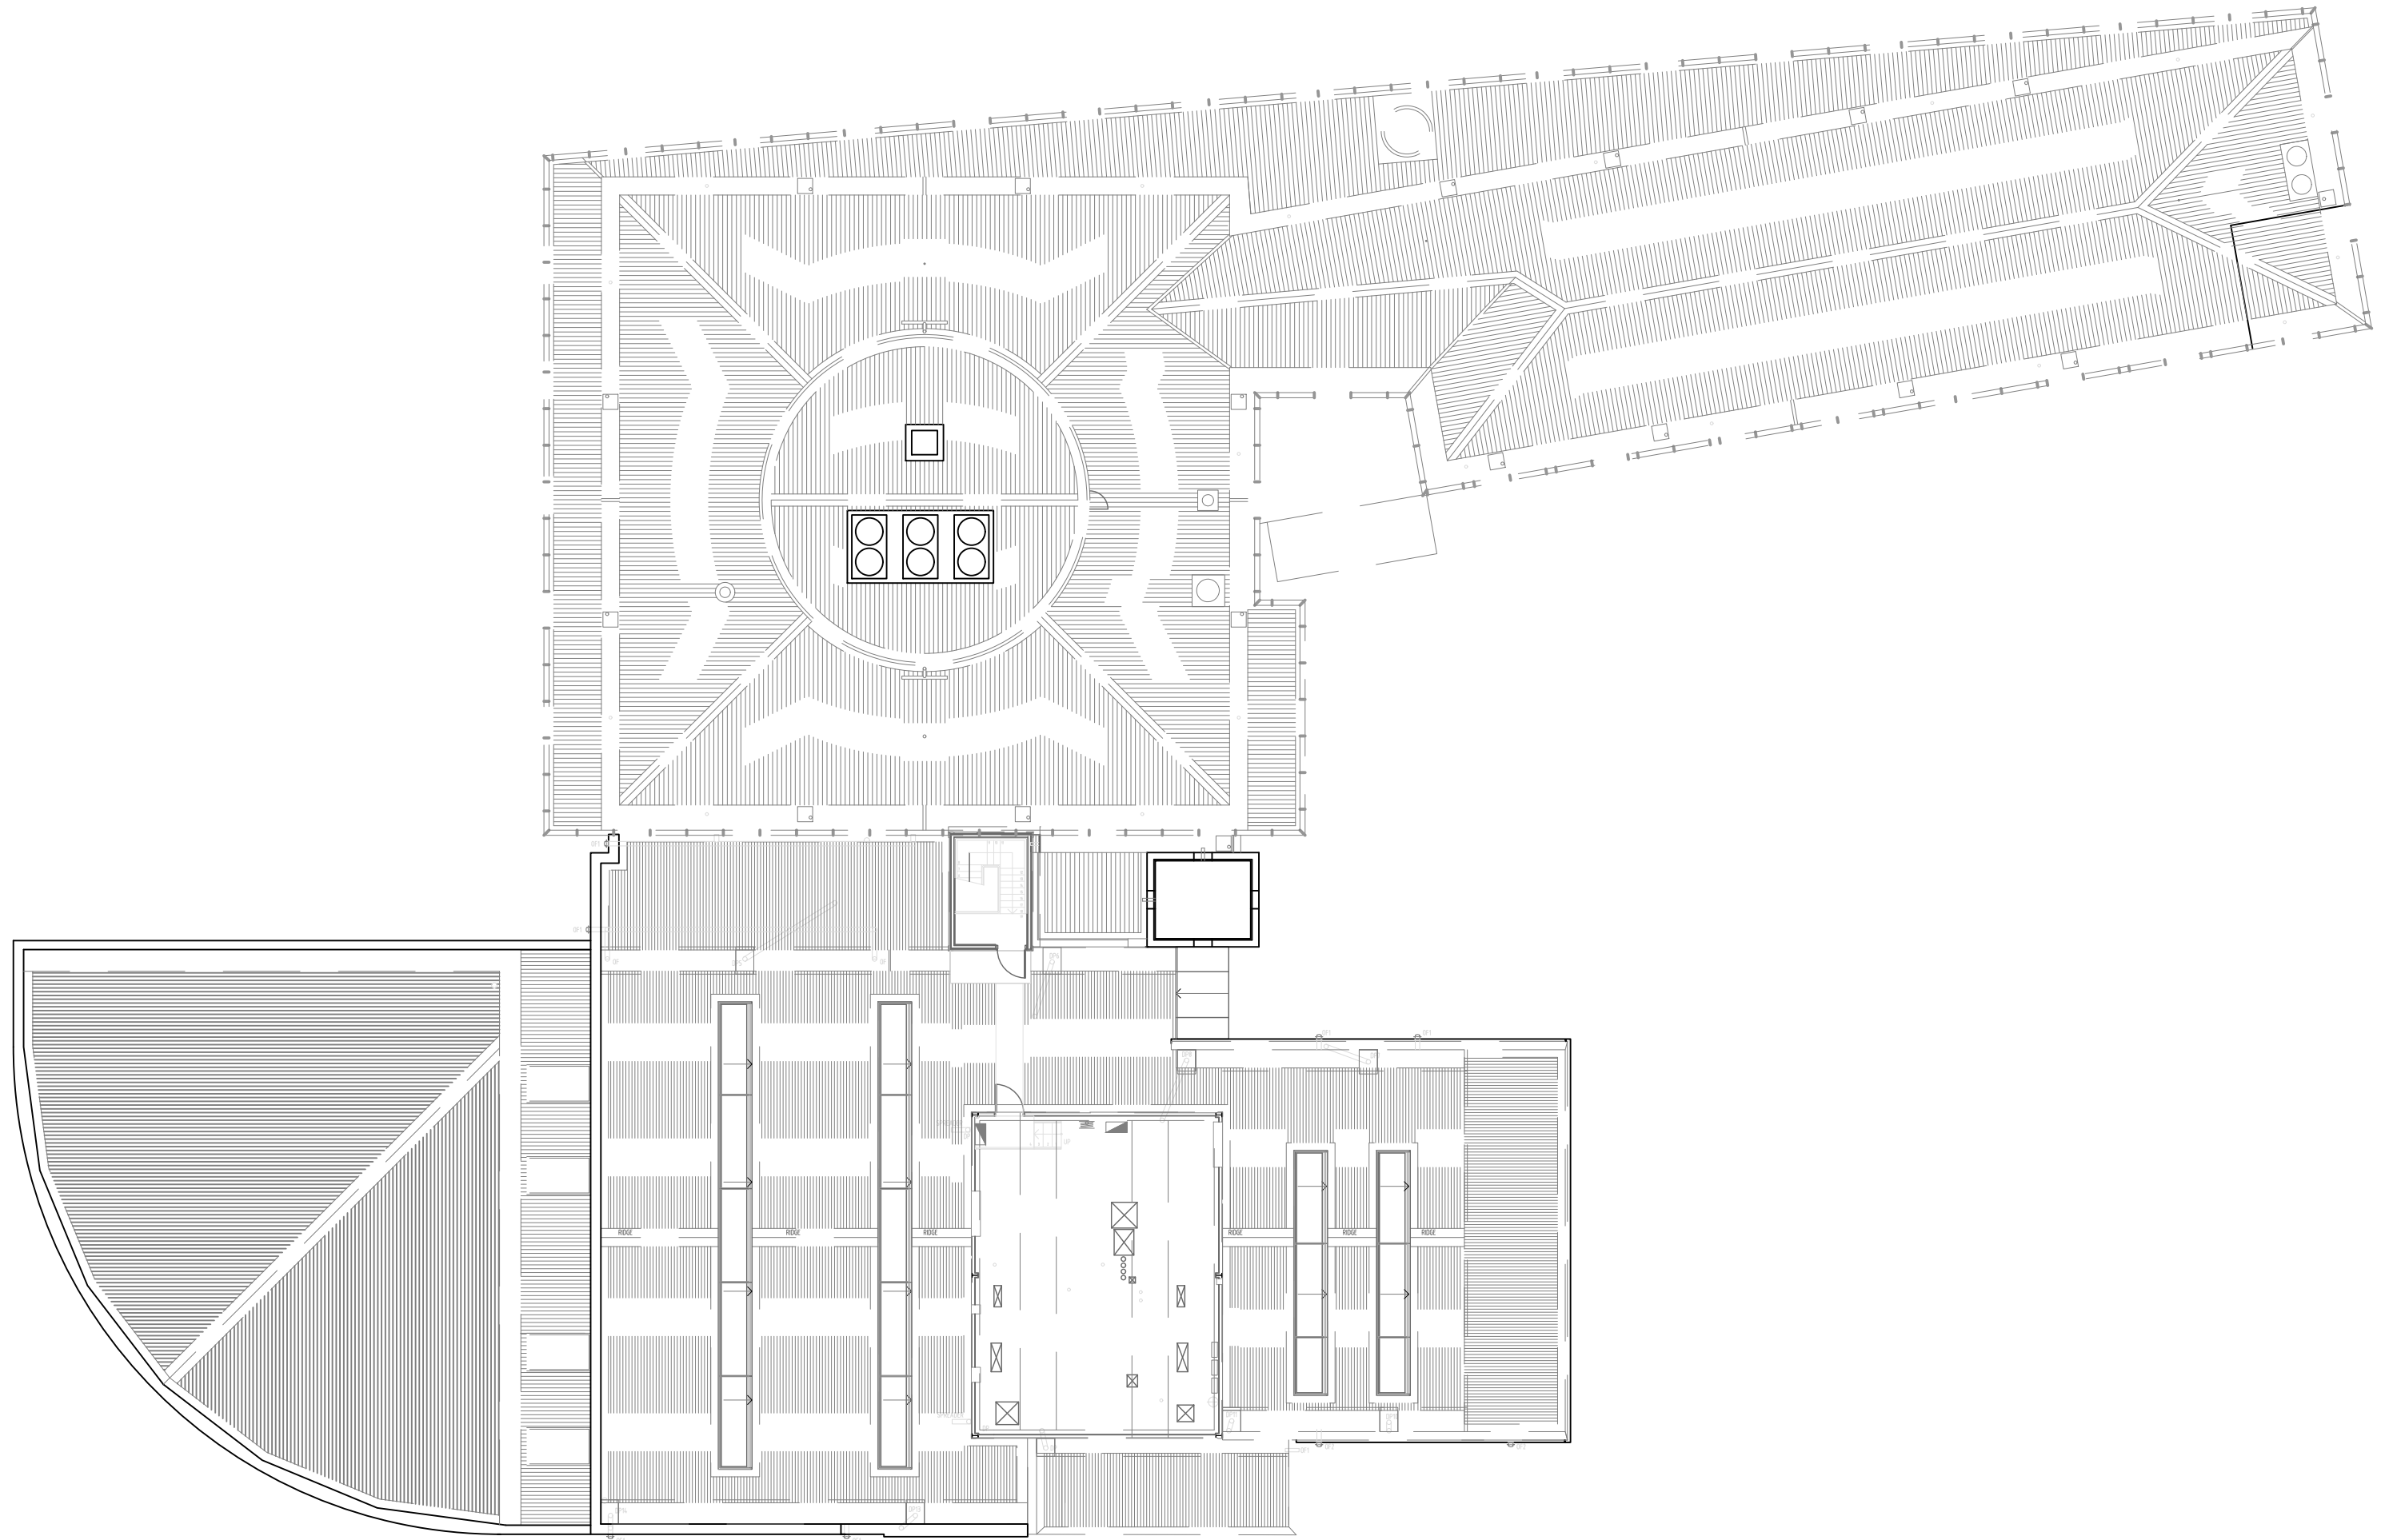

BUILDING 3

**Building 12**  
LEVEL D

University of Canberra | Campus Estate  
 E: [campusstate@canberra.edu.au](mailto:campusstate@canberra.edu.au)  
 Drawing - 12.D.000  
 Scale 1:200 @ A3 Date 16/09/2019