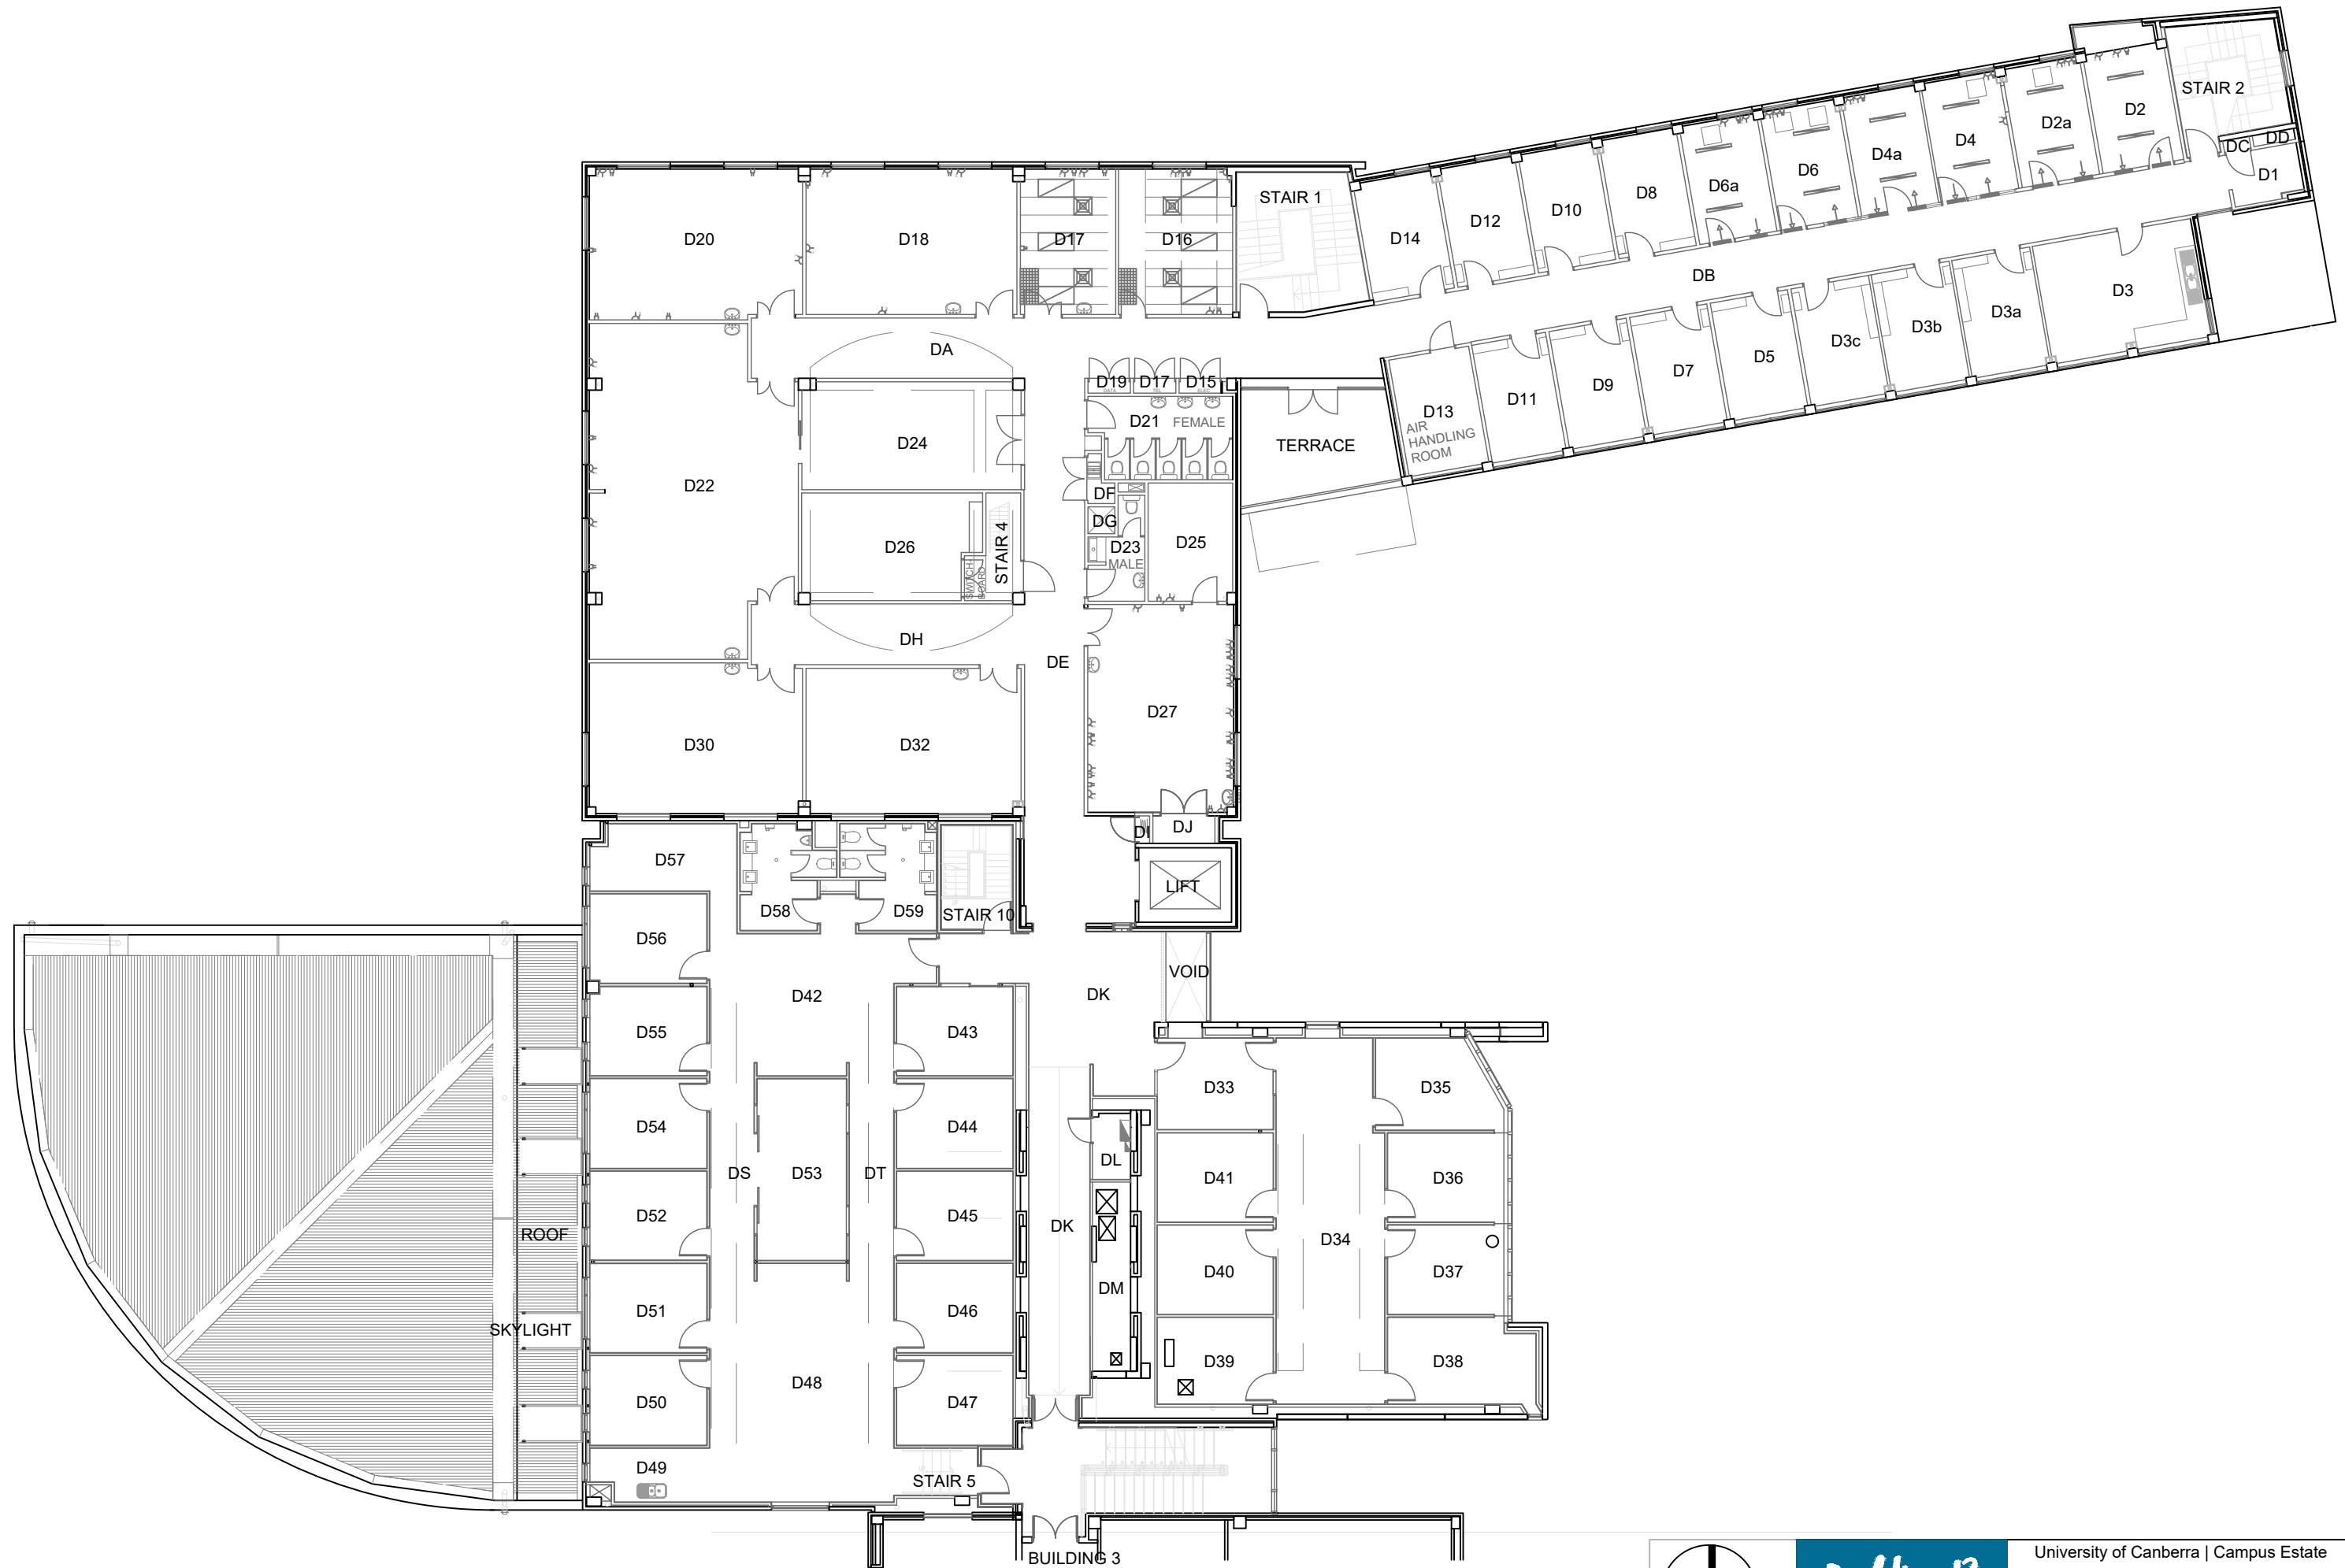

BUILDING 3

Building 12
LEVEL D

University of Canberra | Campus Estate
E: campusstate@canberra.edu.au
Drawing - 12.D.000
Scale 1:200 @ A3 Date 16/09/2019