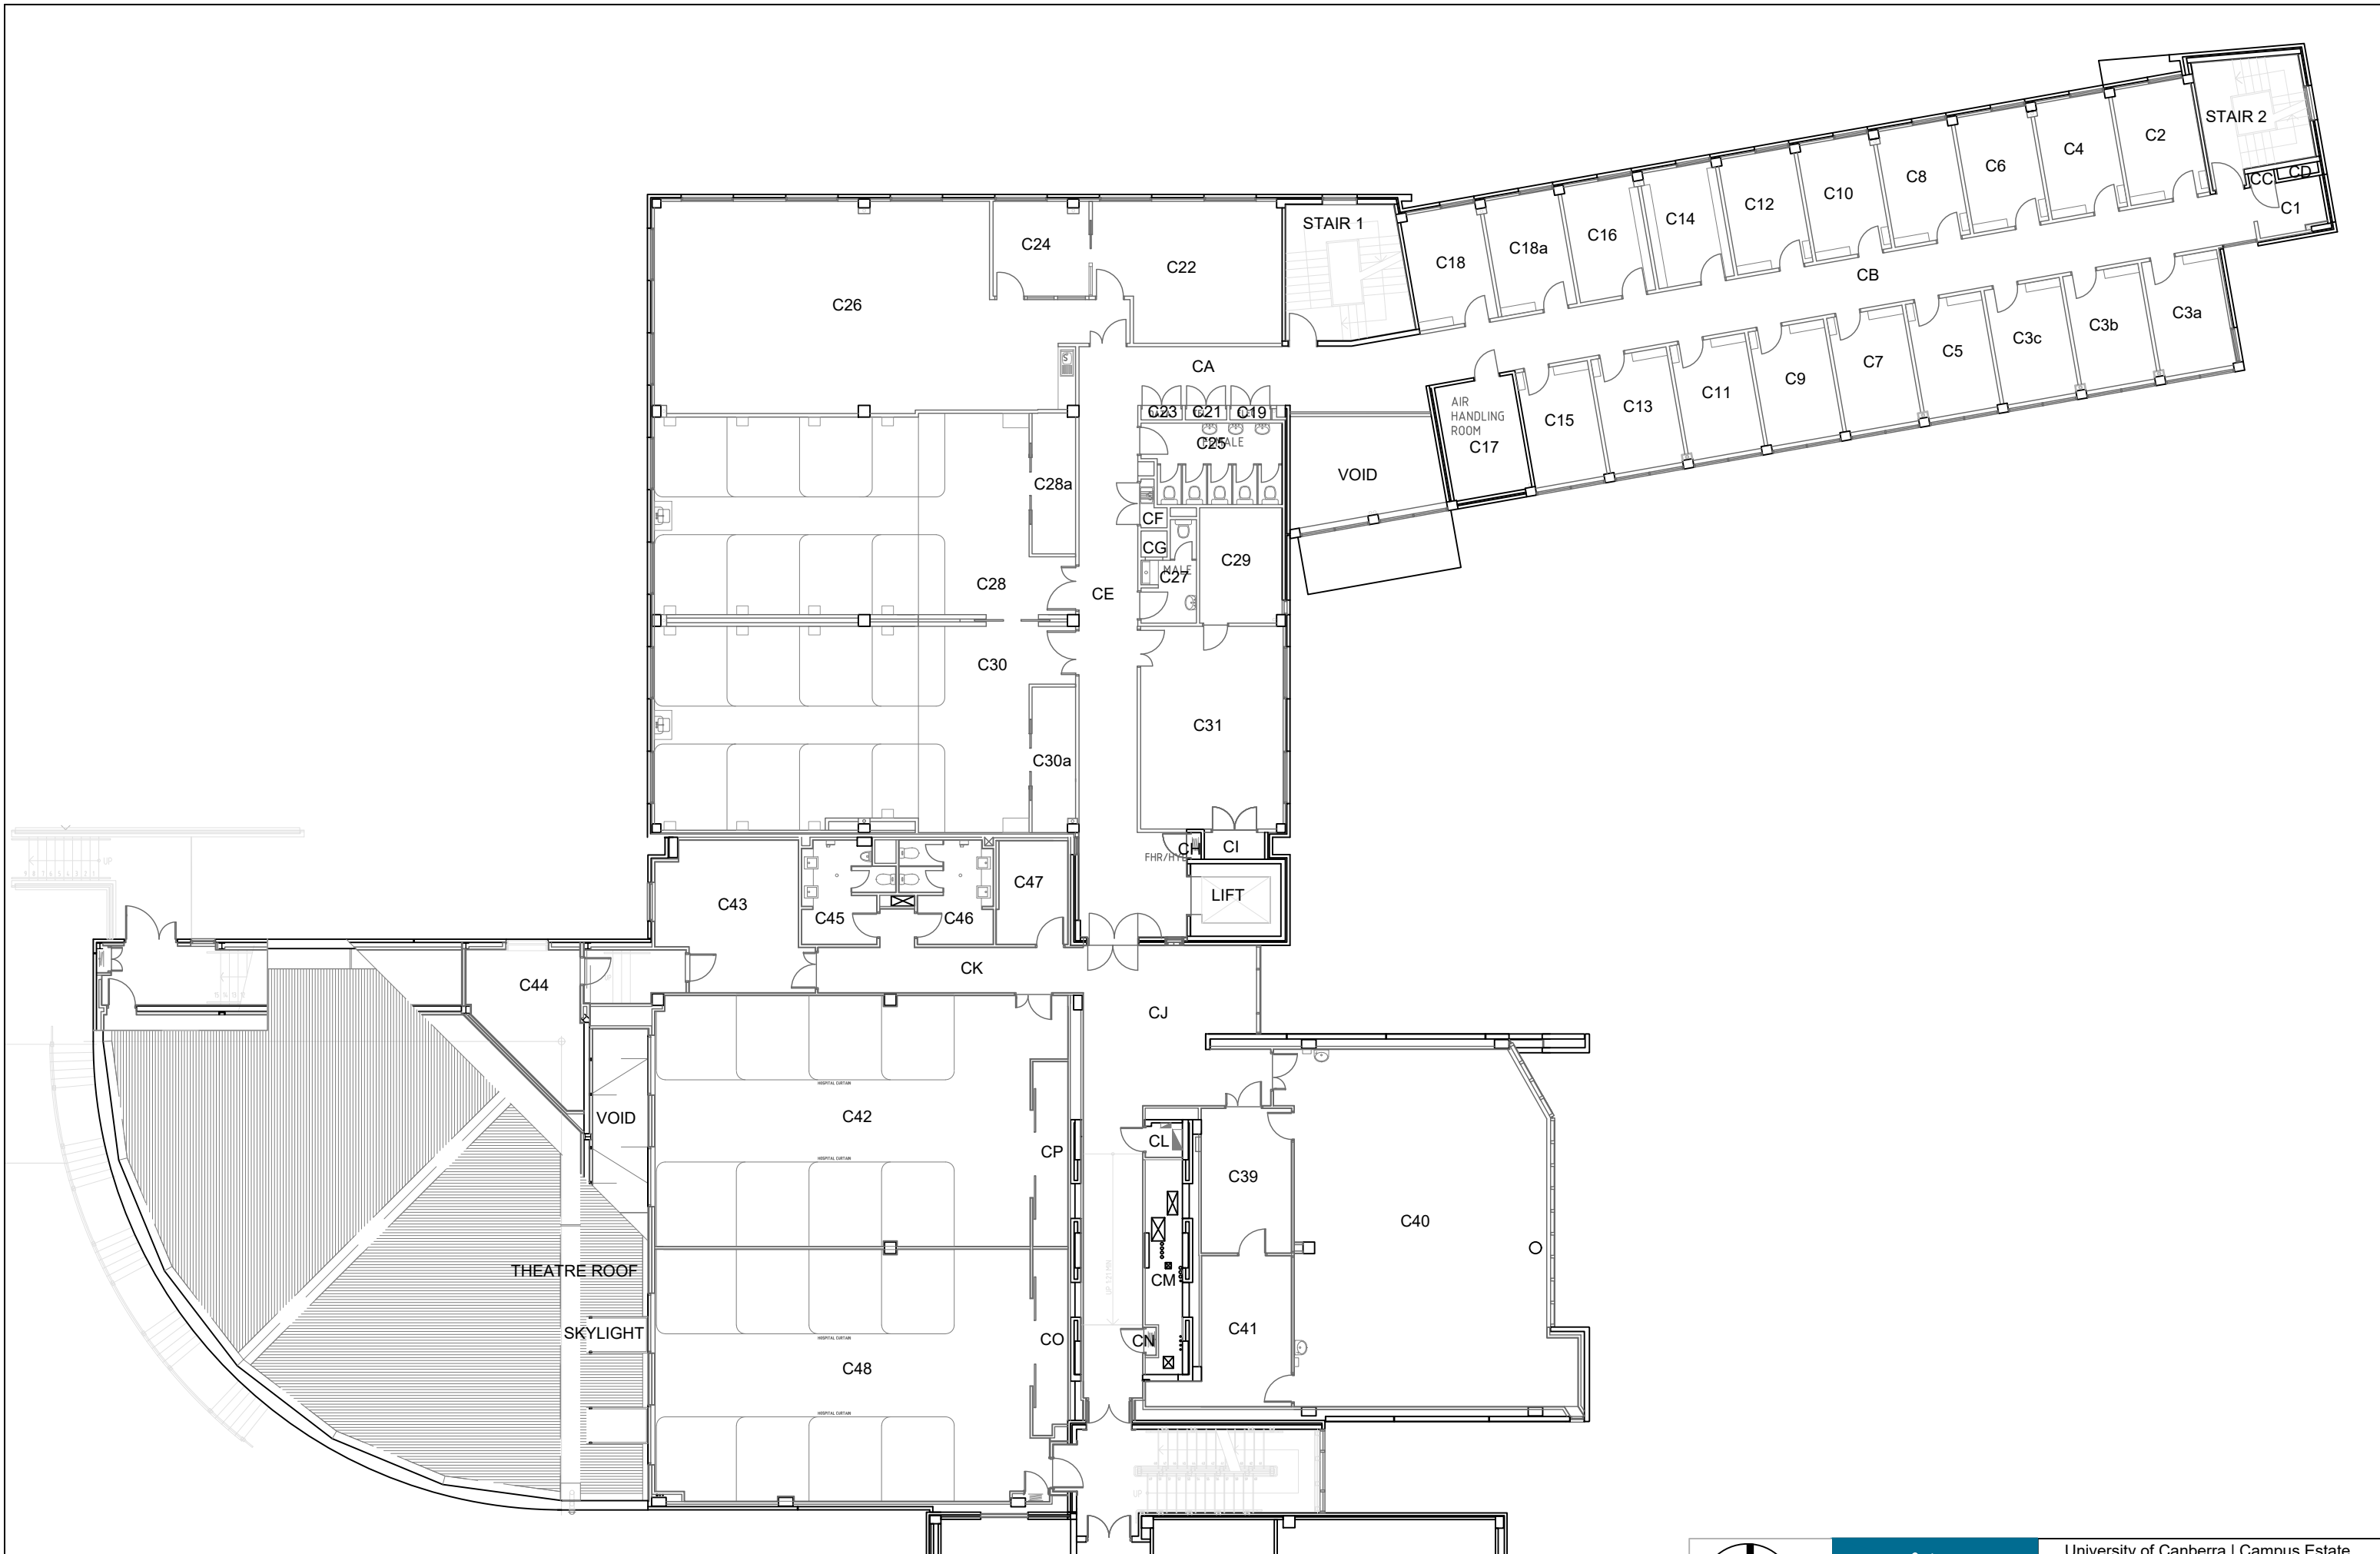

Building 12
LEVEL C

University of Canberra | Campus Estate
E: campusstate@canberra.edu.au
Drawing - 12.C.000
Scale 1:200 @ A3 Date 16/09/2019