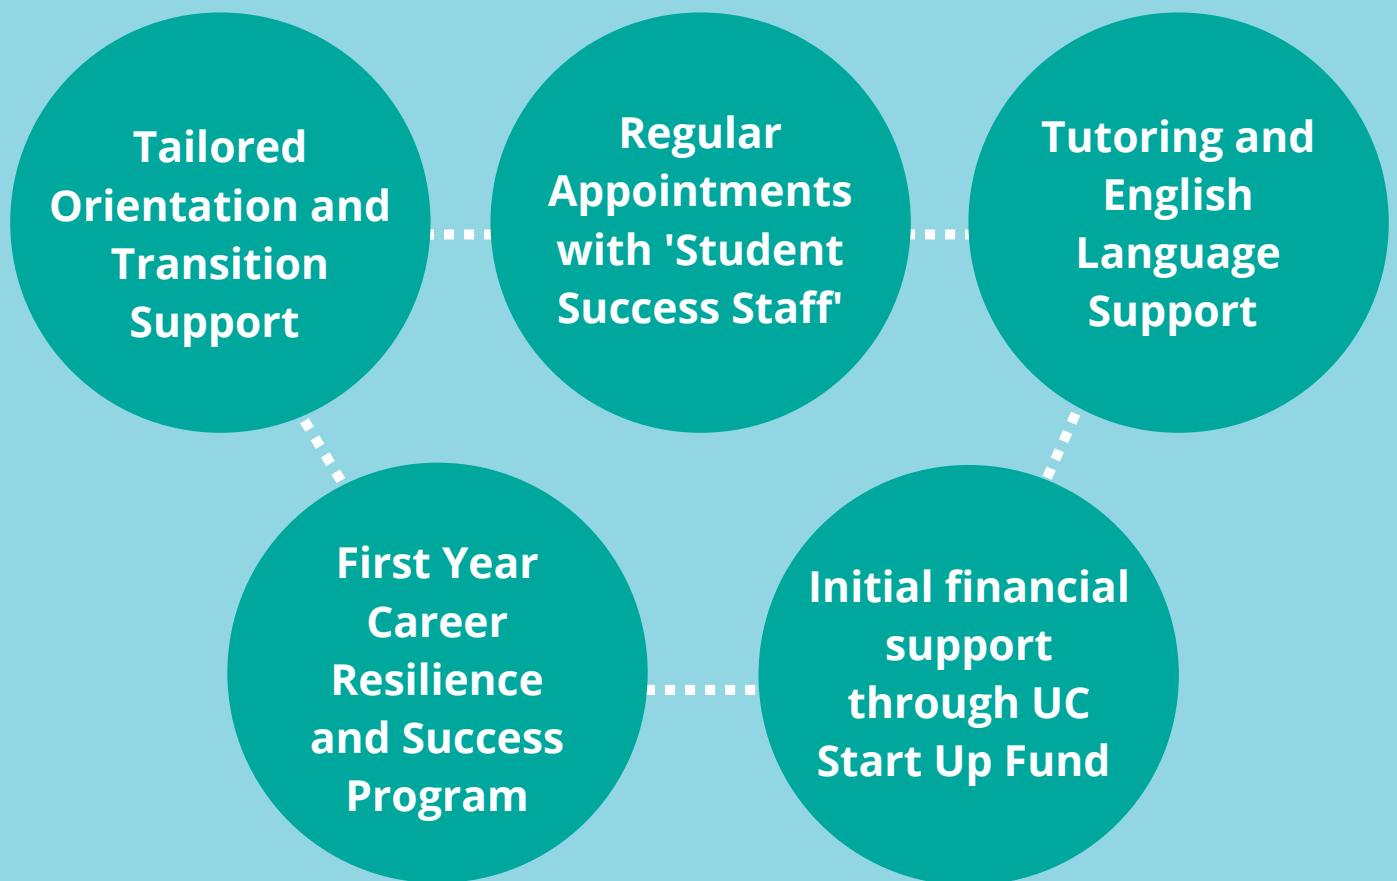

REFUGEE TRANSITION PROGRAM

For more information contact: studentequity@canberra.edu.au

The program offers a blend of tailored academic and social support, empowering students on a Humanitarian Visa and with refugee backgrounds to successfully navigate University in Australia.