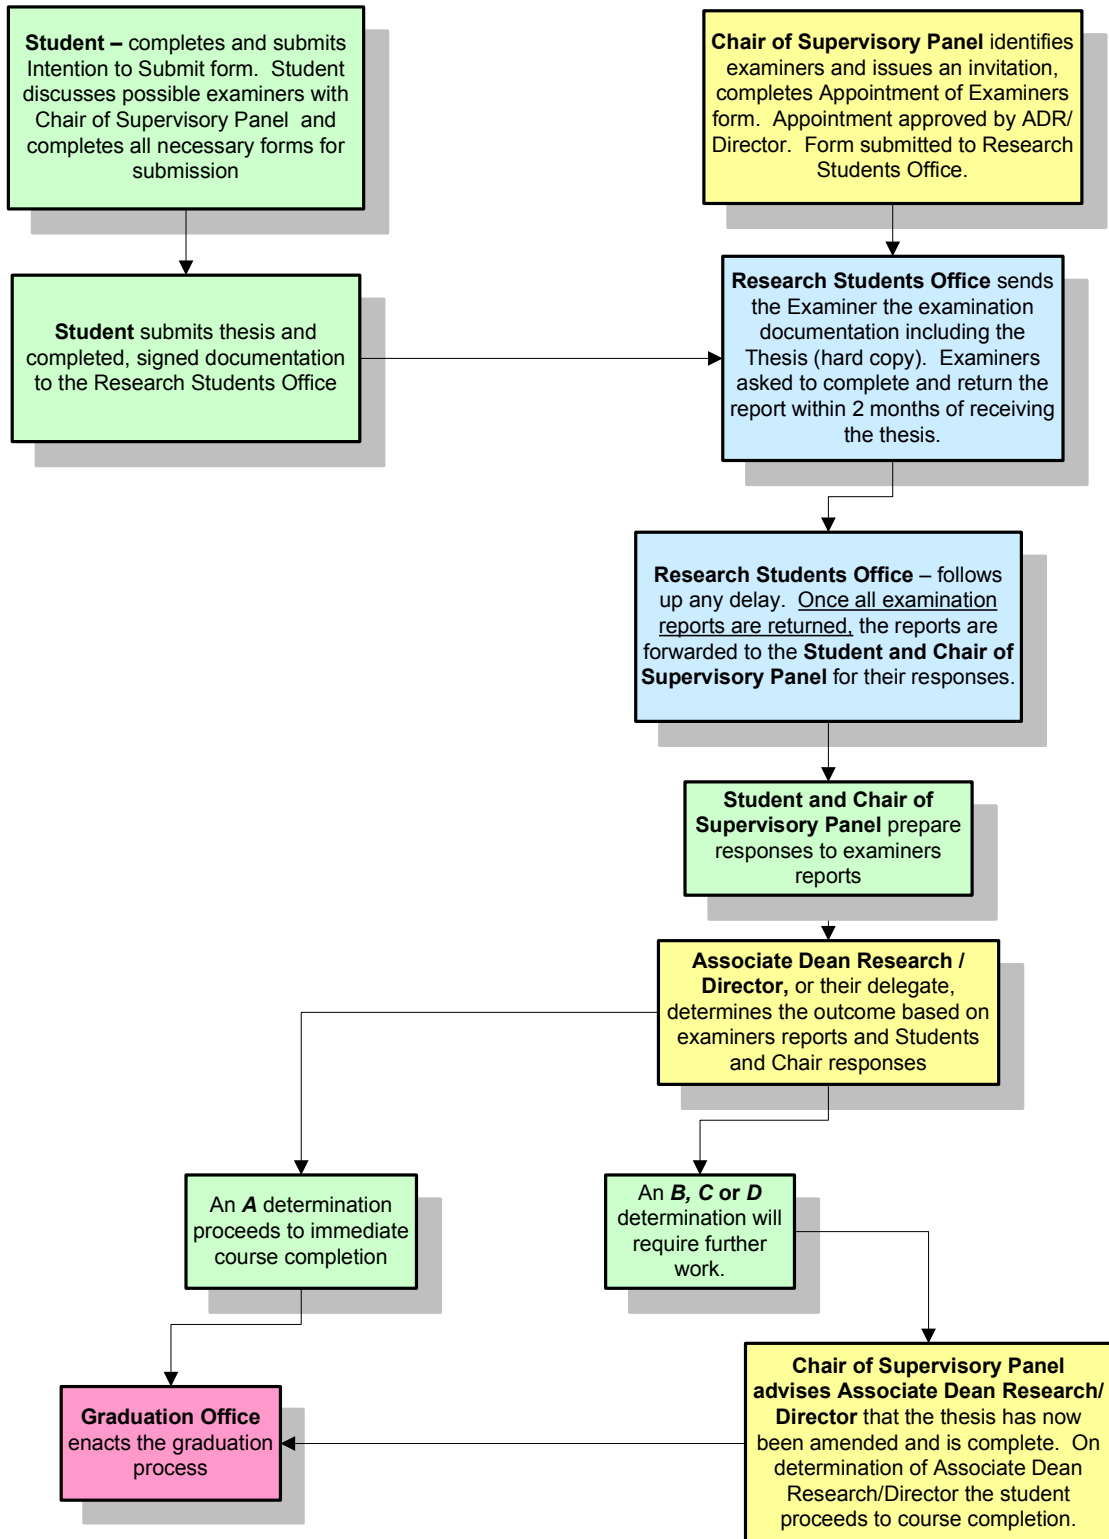

HDR Examination Process

NOTE: Thesis examination is a lengthy process, **typically taking 6 months** from submission to course completion. Unforeseen circumstances may delay the examination process, due to examiners experiencing personal events out of their control eg illness, family trauma or natural disaster

The **Chair of the Supervisory Panel** is requested to submit the Appointment of Examiners form prior to thesis submission to avoid delaying the examination process